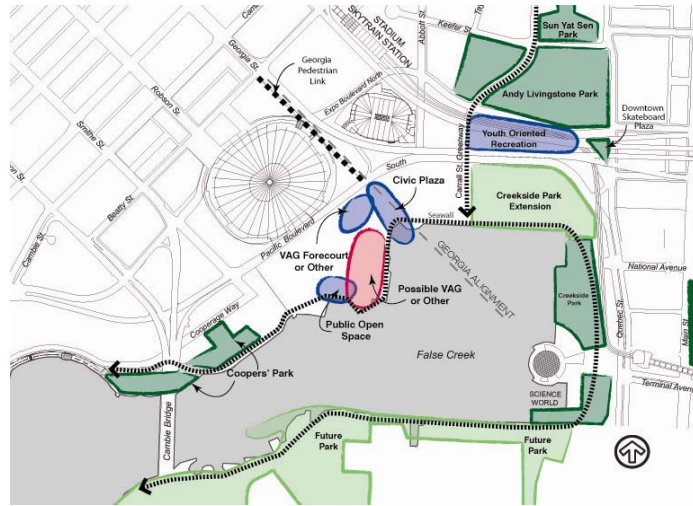

# Northeast False Creek April 9, 2009

Visit the Park Board web site at [vancouverparks.ca](http://vancouverparks.ca)

- Northeast False Creek:**
- 7,000+ new residents
  - 1.8 million sq.ft. commercial

## Northeast False Creek: Parks, Open Space and Recreation

## Northeast False Creek: Creekside Park extension