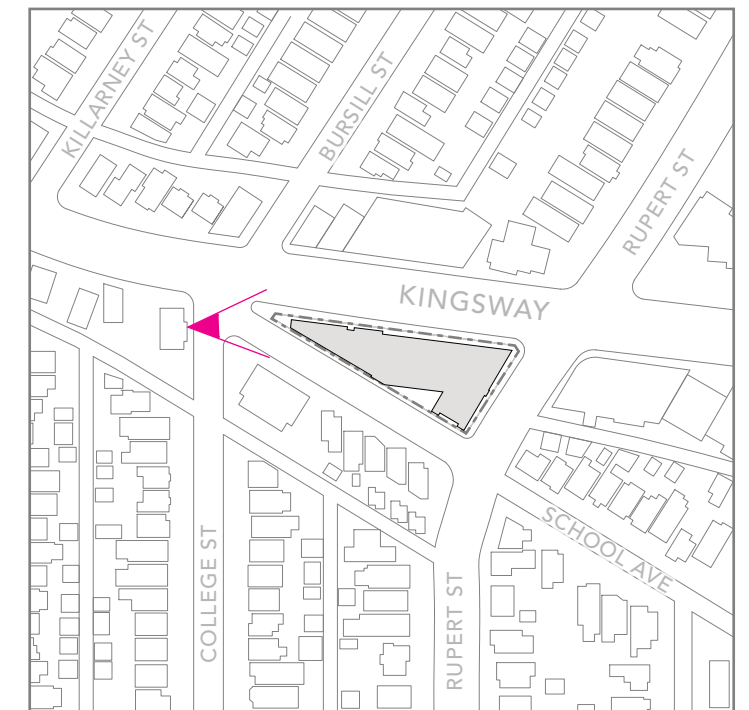

2970 KINGSWAY

2970 KINGSWAY | VANCOUVER BC | 2021.06.04

PERSPECTIVES

Street-level Perspective looking East from School Ave towards Rupert St

2970 KINGSWAY

2970 KINGSWAY | VANCOUVER BC | 2021.06.04

PERSPECTIVES

Street-level Perspective looking South-West from Rupert St at Kingsway

2970 KINGSWAY

2970 KINGSWAY | VANCOUVER BC | 2021.06.04

PERSPECTIVES

Street-level Perspective looking North-West from Rupert St towards Kingsway