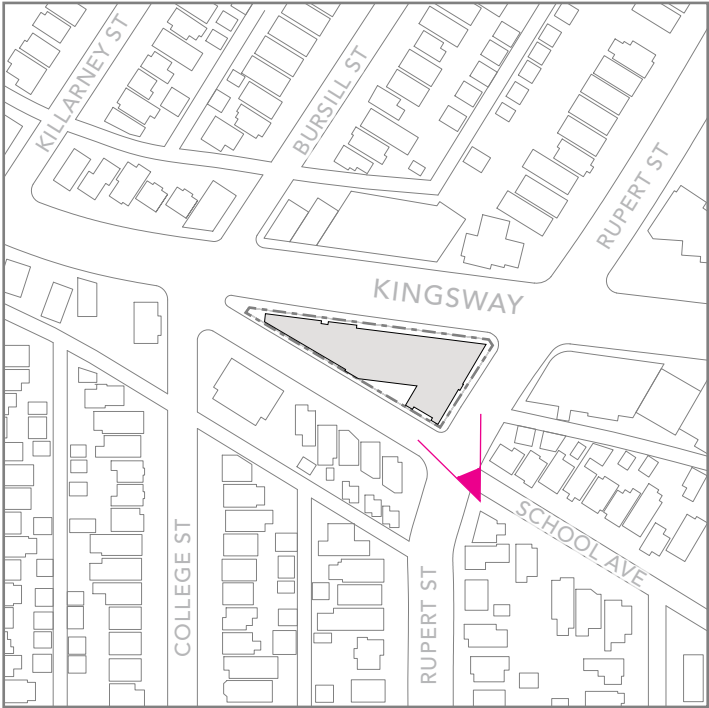

2970 KINGSWAY

2970 KINGSWAY | VANCOUVER BC | 2021.06.04

PERSPECTIVES

Street-level Perspective looking East from School Ave towards Rupert St

2970 KINGSWAY

2970 KINGSWAY | VANCOUVER BC | 2021.06.04

PERSPECTIVES

Street-level Perspective looking South-West from Rupert St at Kingsway

2970 KINGSWAY

2970 KINGSWAY | VANCOUVER BC | 2021.06.04

PERSPECTIVES

Street-level Perspective looking North-West from Rupert St towards Kingsway