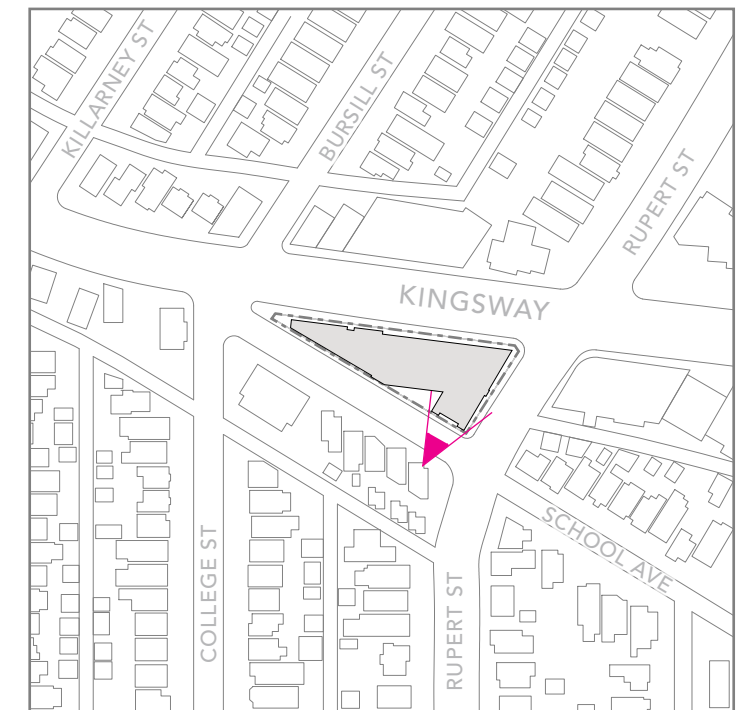

2970 KINGSWAY

2970 KINGSWAY | VANCOUVER BC | 2021.06.04

PERSPECTIVES

Street-level Perspective looking East from School Ave towards Rupert St

2970 KINGSWAY

2970 KINGSWAY | VANCOUVER BC | 2021.06.04

PERSPECTIVES

Street-level Perspective looking South-West from Rupert St at Kingsway

2970 KINGSWAY

2970 KINGSWAY | VANCOUVER BC | 2021.06.04

PERSPECTIVES

Street-level Perspective looking North-West from Rupert St towards Kingsway