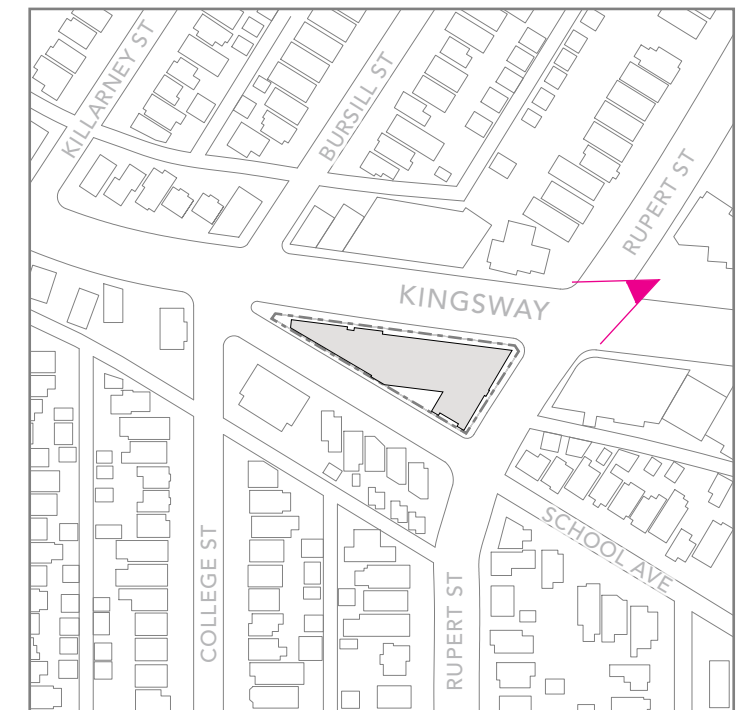

2970 KINGSWAY

2970 KINGSWAY | VANCOUVER BC | 2021.06.04

PERSPECTIVES

Street-level Perspective looking East from School Ave towards Rupert St

2970 KINGSWAY

2970 KINGSWAY | VANCOUVER BC | 2021.06.04

PERSPECTIVES

Street-level Perspective looking South-West from Rupert St at Kingsway

2970 KINGSWAY

2970 KINGSWAY | VANCOUVER BC | 2021.06.04

PERSPECTIVES

Street-level Perspective looking North-West from Rupert St towards Kingsway