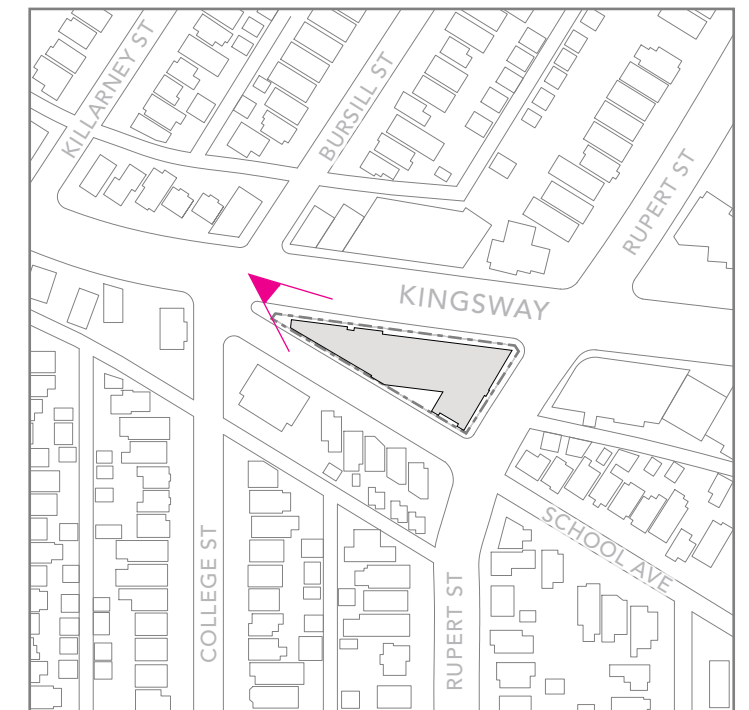

2970 KINGSWAY

2970 KINGSWAY | VANCOUVER BC | 2021.06.04

PERSPECTIVES

Street-level Perspective looking East from School Ave towards Rupert St

2970 KINGSWAY

2970 KINGSWAY | VANCOUVER BC | 2021.06.04

PERSPECTIVES

Street-level Perspective looking South-West from Rupert St at Kingsway

2970 KINGSWAY

2970 KINGSWAY | VANCOUVER BC | 2021.06.04

PERSPECTIVES

Street-level Perspective looking North-West from Rupert St towards Kingsway