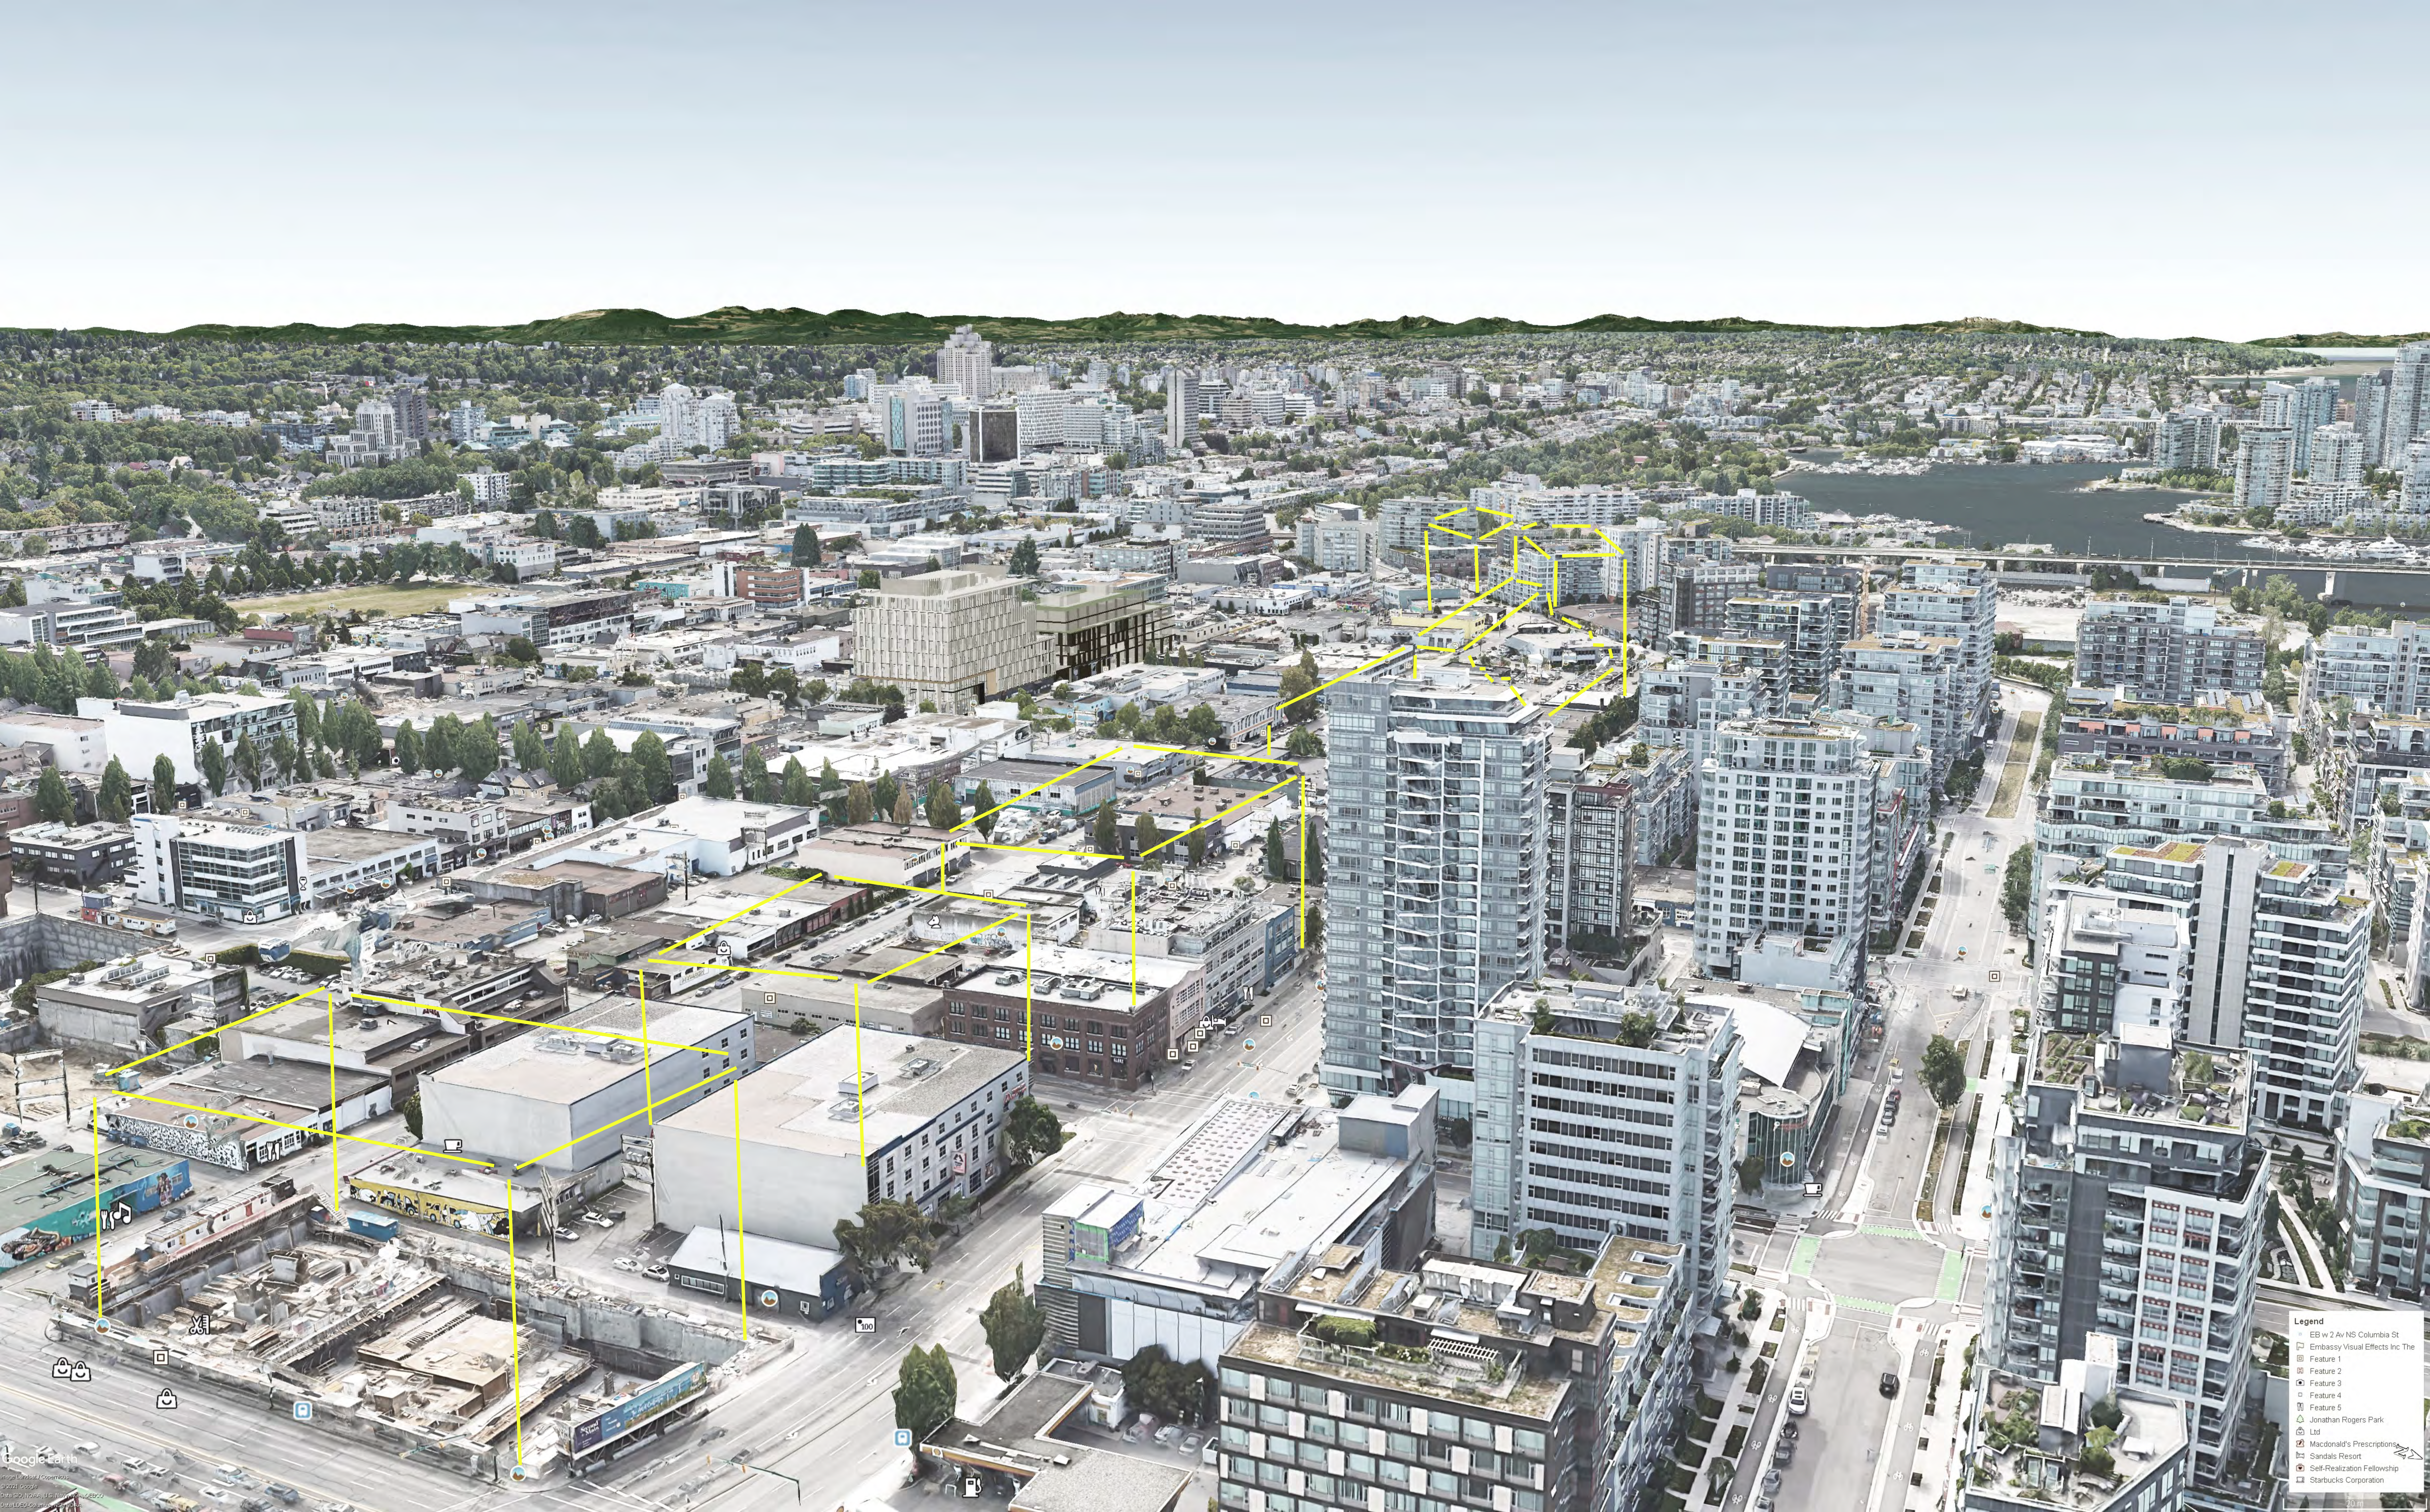

- Legend**
- EB w 2 Av NS Columbia St
 - ▣ Embassy Visual Effects Inc. The
 - ▣ Feature 1
 - ▣ Feature 2
 - ▣ Feature 3
 - ▣ Feature 4
 - ▣ Feature 5
 - ▣ Jonathan Rogers Park
 - ▣ Ltd
 - ▣ Macdonald's Prescription
 - ▣ Sandals Resort
 - ▣ Self-Realization Fellowship
 - ▣ Starbucks Corporation

CURRENT HEIGHT LIMIT
UNDER I1 ZONING 18.3 M

STREET LEVEL
RENDER CORNER 4TH & MANITOBA

STREET LEVEL
RENDER MID BLOCK W4TH AVE

ELEVATED
SOUTH WEST CORNER

STREET LEVEL
RENDER CORNER 4TH & MANITOBA