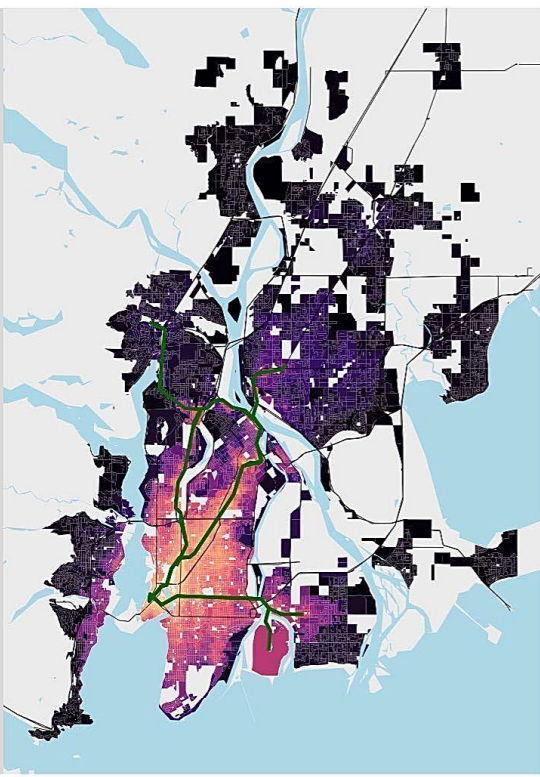

# Access to jobs via walk, bike, transit

30 minutes

45 minutes

# Jobs

0k 25k 50k 75k 100k 125k 150k 175k 200k 225k 250k 275k 300k 325k 350k 375k

MountainMath, StatCan Census 2016, Traveltime App