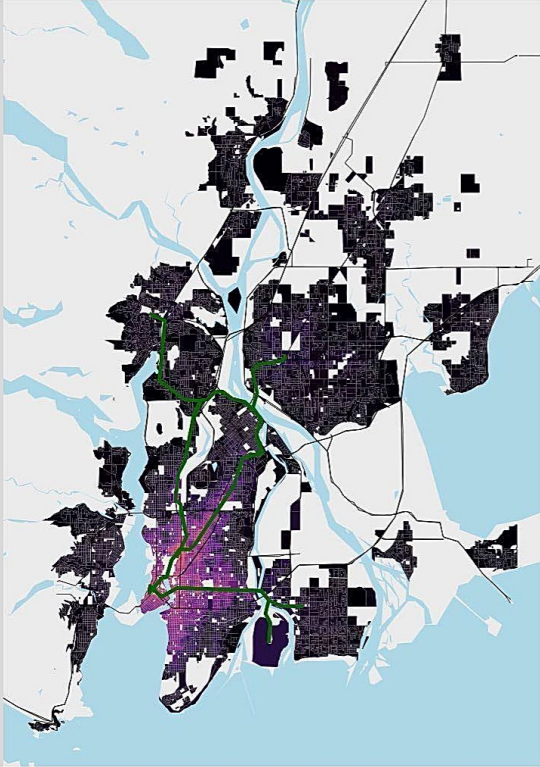

# Access to jobs via walk, bike, transit

30 minutes

45 minutes

# Jobs

0k 25k 50k 75k 100k 125k 150k 175k 200k 225k 250k 275k 300k 325k 350k 375k

MountainMath, StatCan Census 2016, Traveltime App