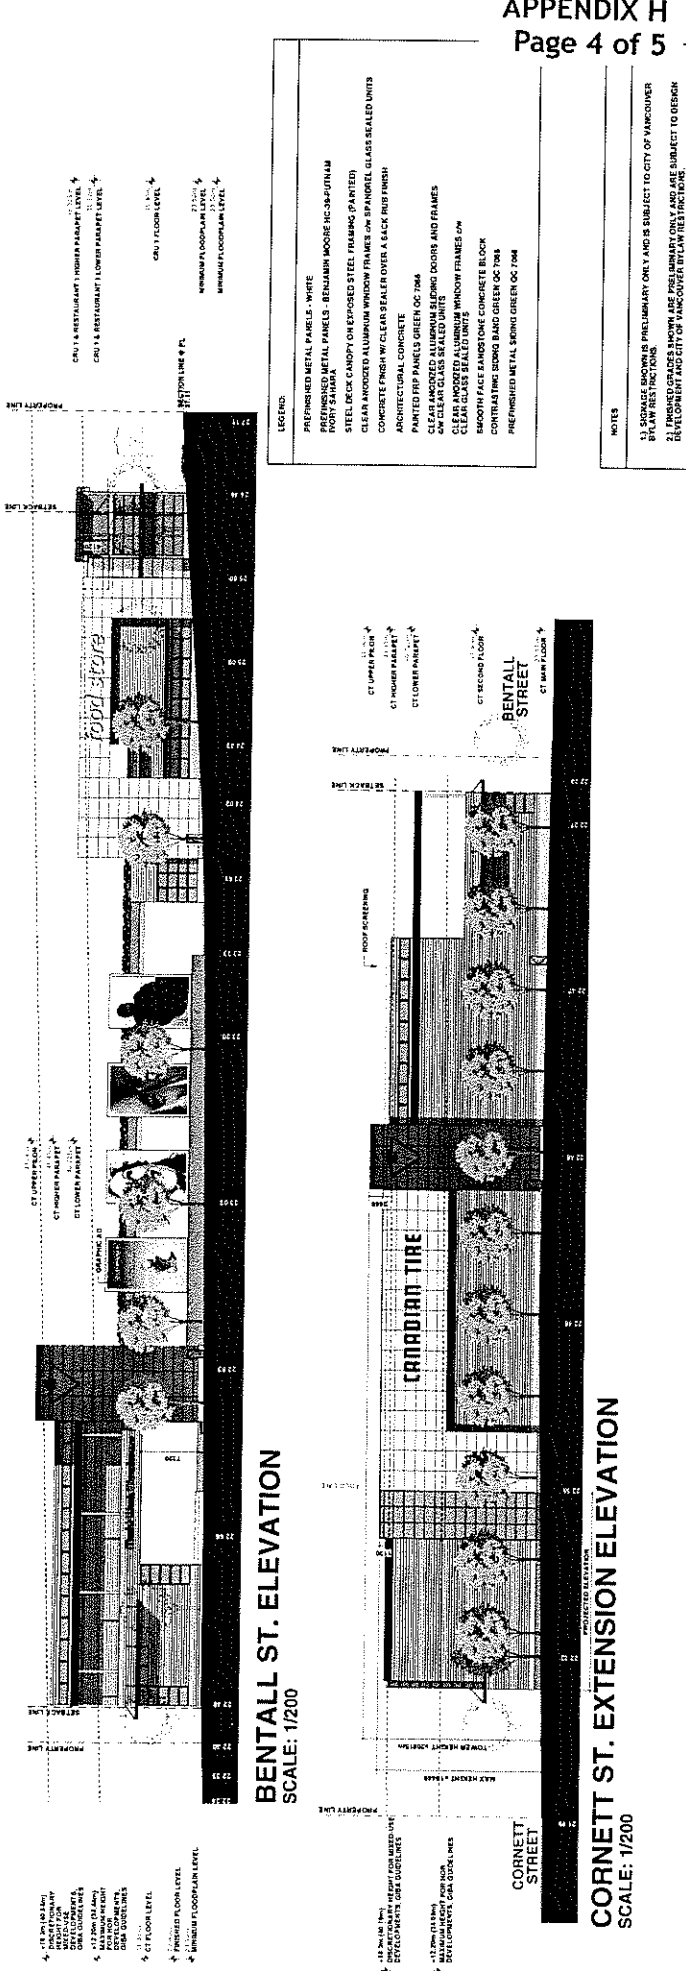

MAIN LEVEL PLAN(BENTALL STREET)

Scale 1:200
Project 2336
July 31, 2004
RZ-05
N.Y.

COMMERCIAL
DEVELOPMENT
Granbyway Highway,
Vancouver, B.C.

Architect
MARTIN & MARTIN
Architects
100 - 10100
Granbyway
Vancouver, B.C. V6H 1R7
Phone: 604-271-1111
Fax: 604-271-1112
www.mmartin.ca

Scale: 1/200
Project: 3236
July 21, 2004
RZ-06

TOP LEVEL PLAN (UPPER CORNETT STREET)

COMMERCIAL
DEVELOPMENT
Grandview Highway,
Vancouver, B.C.

Scale: 1/200
Project: 3236
July 21, 2004
Architect: [Faded]
Interior Design: [Faded]
Mechanical: [Faded]
Electrical: [Faded]
Plumbing: [Faded]
Structural: [Faded]
Civil: [Faded]
Landscape: [Faded]
Traffic: [Faded]
Fire: [Faded]
Energy: [Faded]
Accessibility: [Faded]
Signage: [Faded]
Lighting: [Faded]
Security: [Faded]
Other: [Faded]

ELEVATIONS

Scale: 1/200
Project: 2026
Date: 07/21/2024
RZ-08
1/7

COMMERCIAL DEVELOPMENT
Grandview Highway,
Vancouver, B.C.

KLING STUBBINS
ARCHITECTS
1000-1010
VANCOUVER, BC
V6Z 1R6
TEL: 604.681.2222
WWW.KLINGSTUBBINS.COM