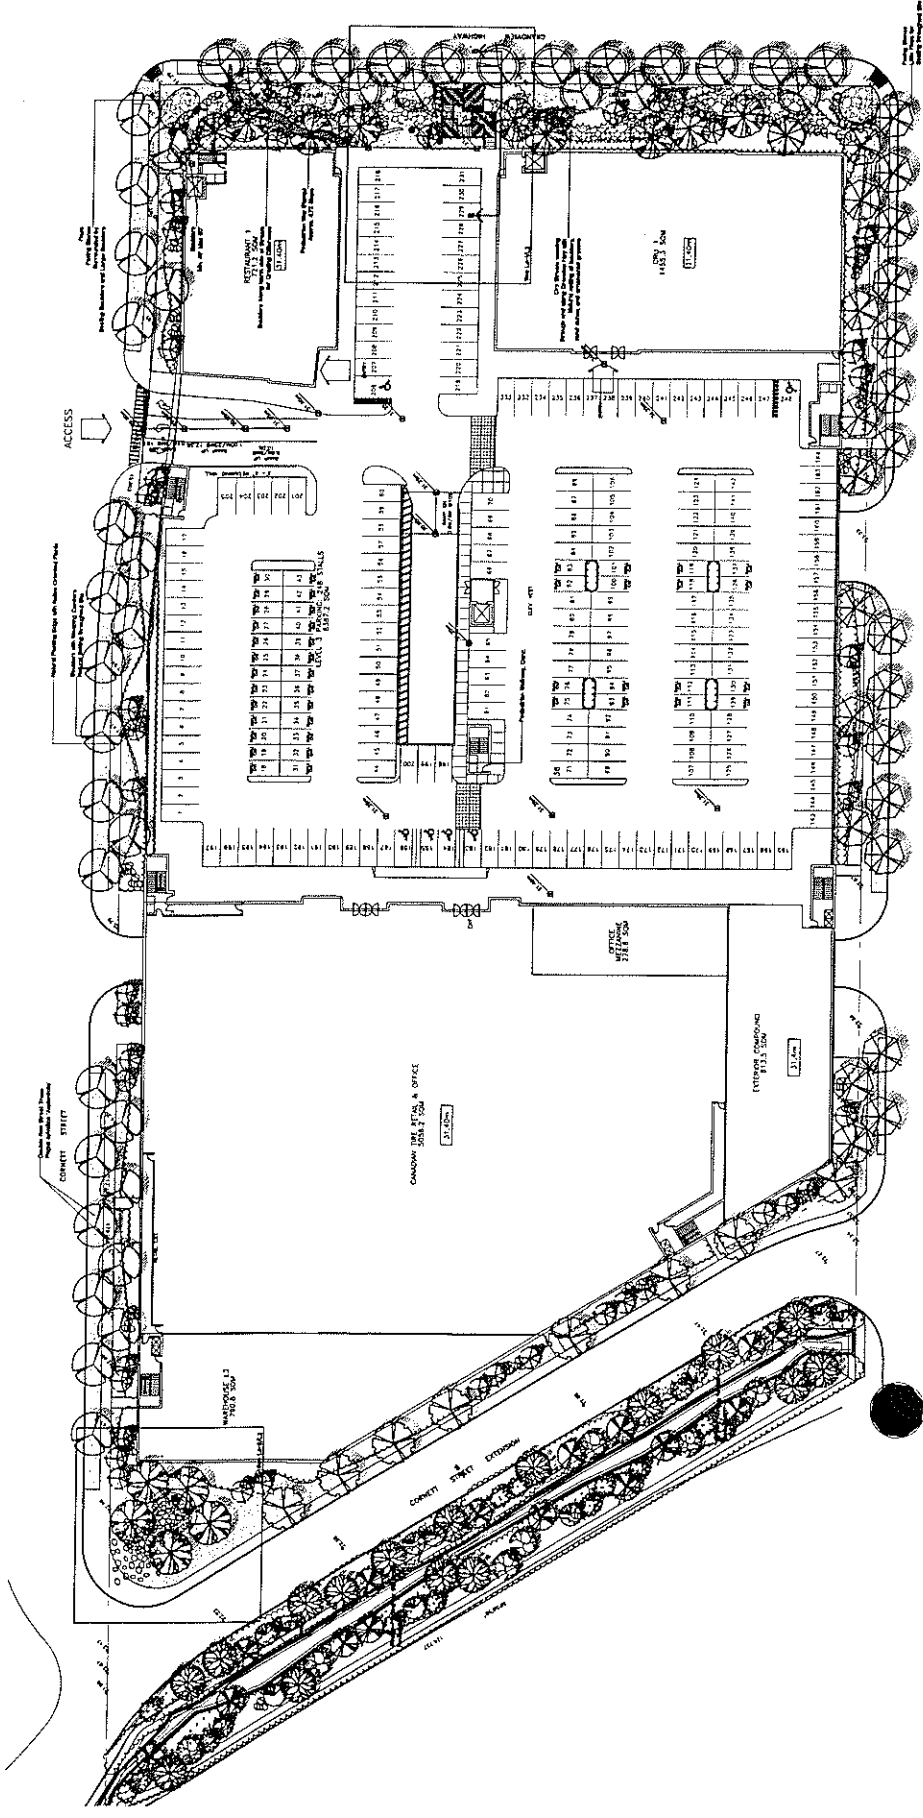

LANDSCAPE PLAN

DMG
COMMERCIAL DEVELOPMENT
1000 Highway 100
Vancouver, B.C.

Scale: 1"=20'-0"
Printed: 11/11/2004
Job #: 2004-1006