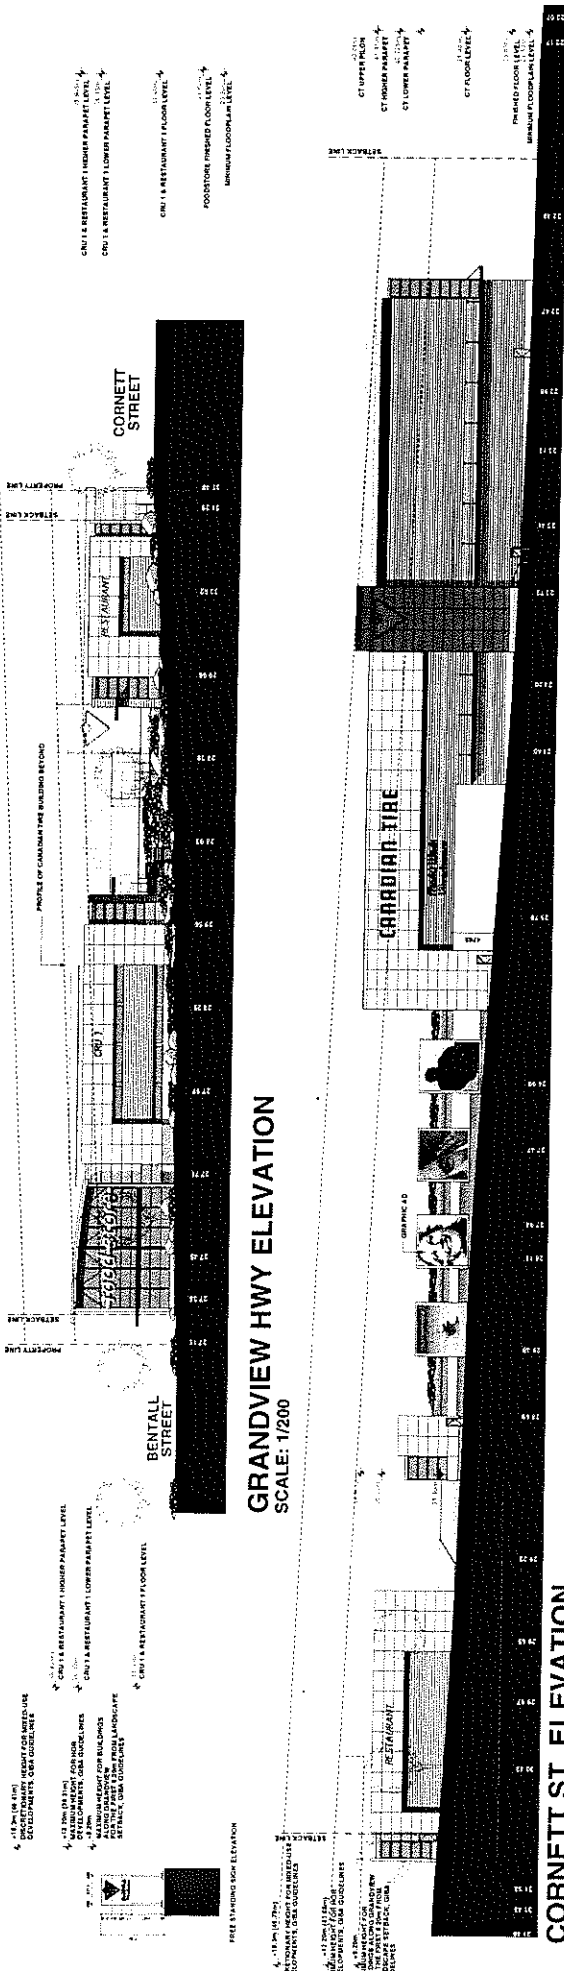

MAIN LEVEL PLAN(BENTALL STREET)

Scale 1:200
Project 2336
July 31, 2004
RZ-05
N.Y.

COMMERCIAL
DEVELOPMENT
Granbyway Highway,
Vancouver, B.C.

Architect
MARTIN & MARTIN
Architects
100 - 10100
Granbyway
Vancouver, B.C. V6H 1R7
Phone: 604-271-1111
Fax: 604-271-1112
www.mmartin.ca

Scale: 1/200
Project: 3236
July 21, 2004
RZ-06

TOP LEVEL PLAN (UPPER CORNETT STREET)

COMMERCIAL
DEVELOPMENT
Grandview Highway,
Vancouver, B.C.

Scale: 1/200
Project: 3236
July 21, 2004
Architect: [Faded]
Interior Design: [Faded]
Mechanical: [Faded]
Electrical: [Faded]
Plumbing: [Faded]
Structural: [Faded]
Civil: [Faded]
Landscape: [Faded]
Traffic: [Faded]
Fire: [Faded]
Energy: [Faded]
Accessibility: [Faded]
Signage: [Faded]
Lighting: [Faded]
Security: [Faded]
Other: [Faded]

ELEVATIONS

Scale: 1/200
Project: 2026
Date: 07/21/2024
RZ-08
1/7

COMMERCIAL DEVELOPMENT
Grandview Highway,
Vancouver, B.C.

KLING STUBBINS
ARCHITECTS
1000-1010
VANCOUVER, BC
V6Z 1R6
TEL: 604.681.2222
WWW.KLINGSTUBBINS.COM