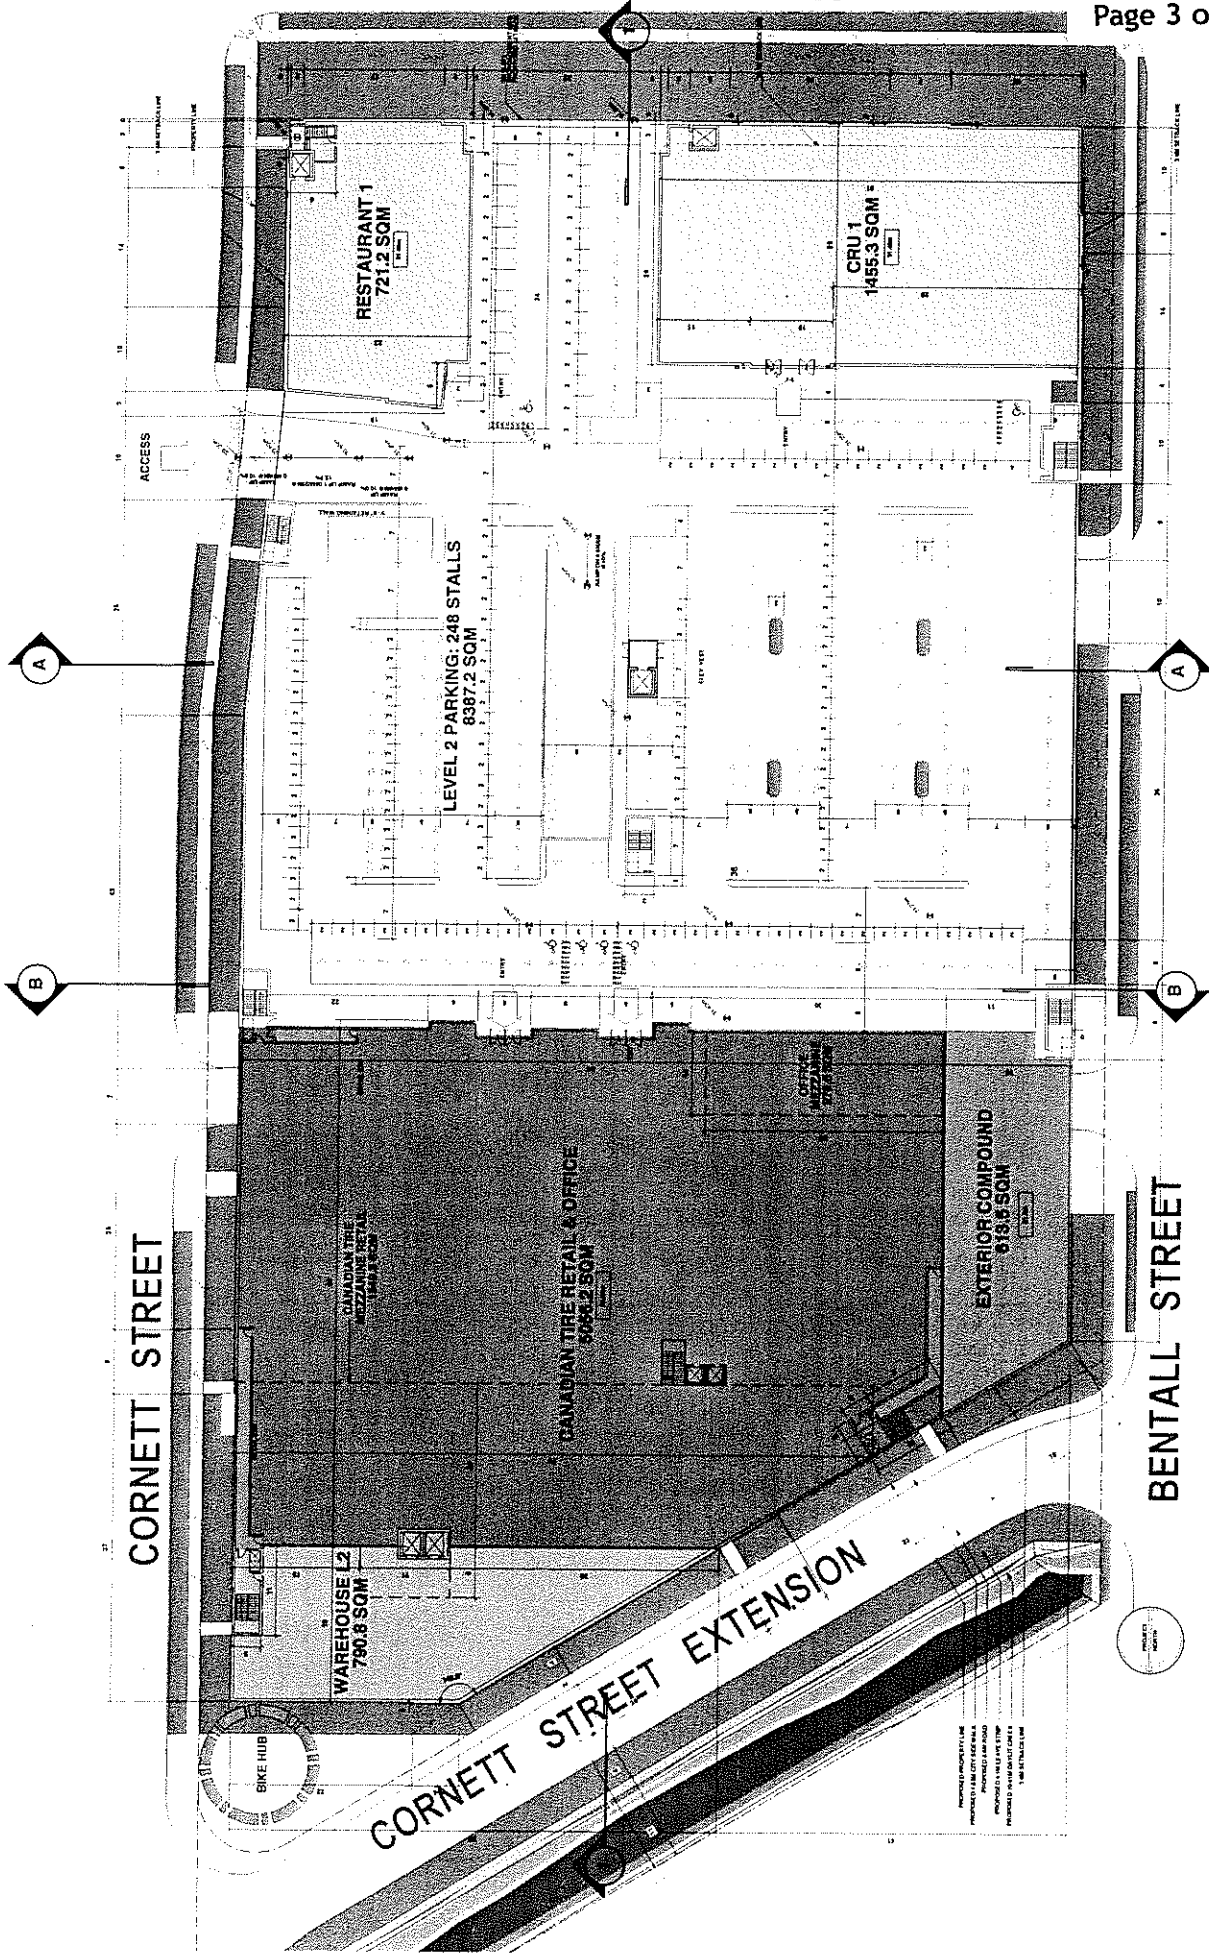

Scale: 1/200
Project: 3236
July 21, 2004
RZ-06

TOP LEVEL PLAN (UPPER CORNETT STREET)

COMMERCIAL
DEVELOPMENT
Grandview Highway,
Vancouver, B.C.