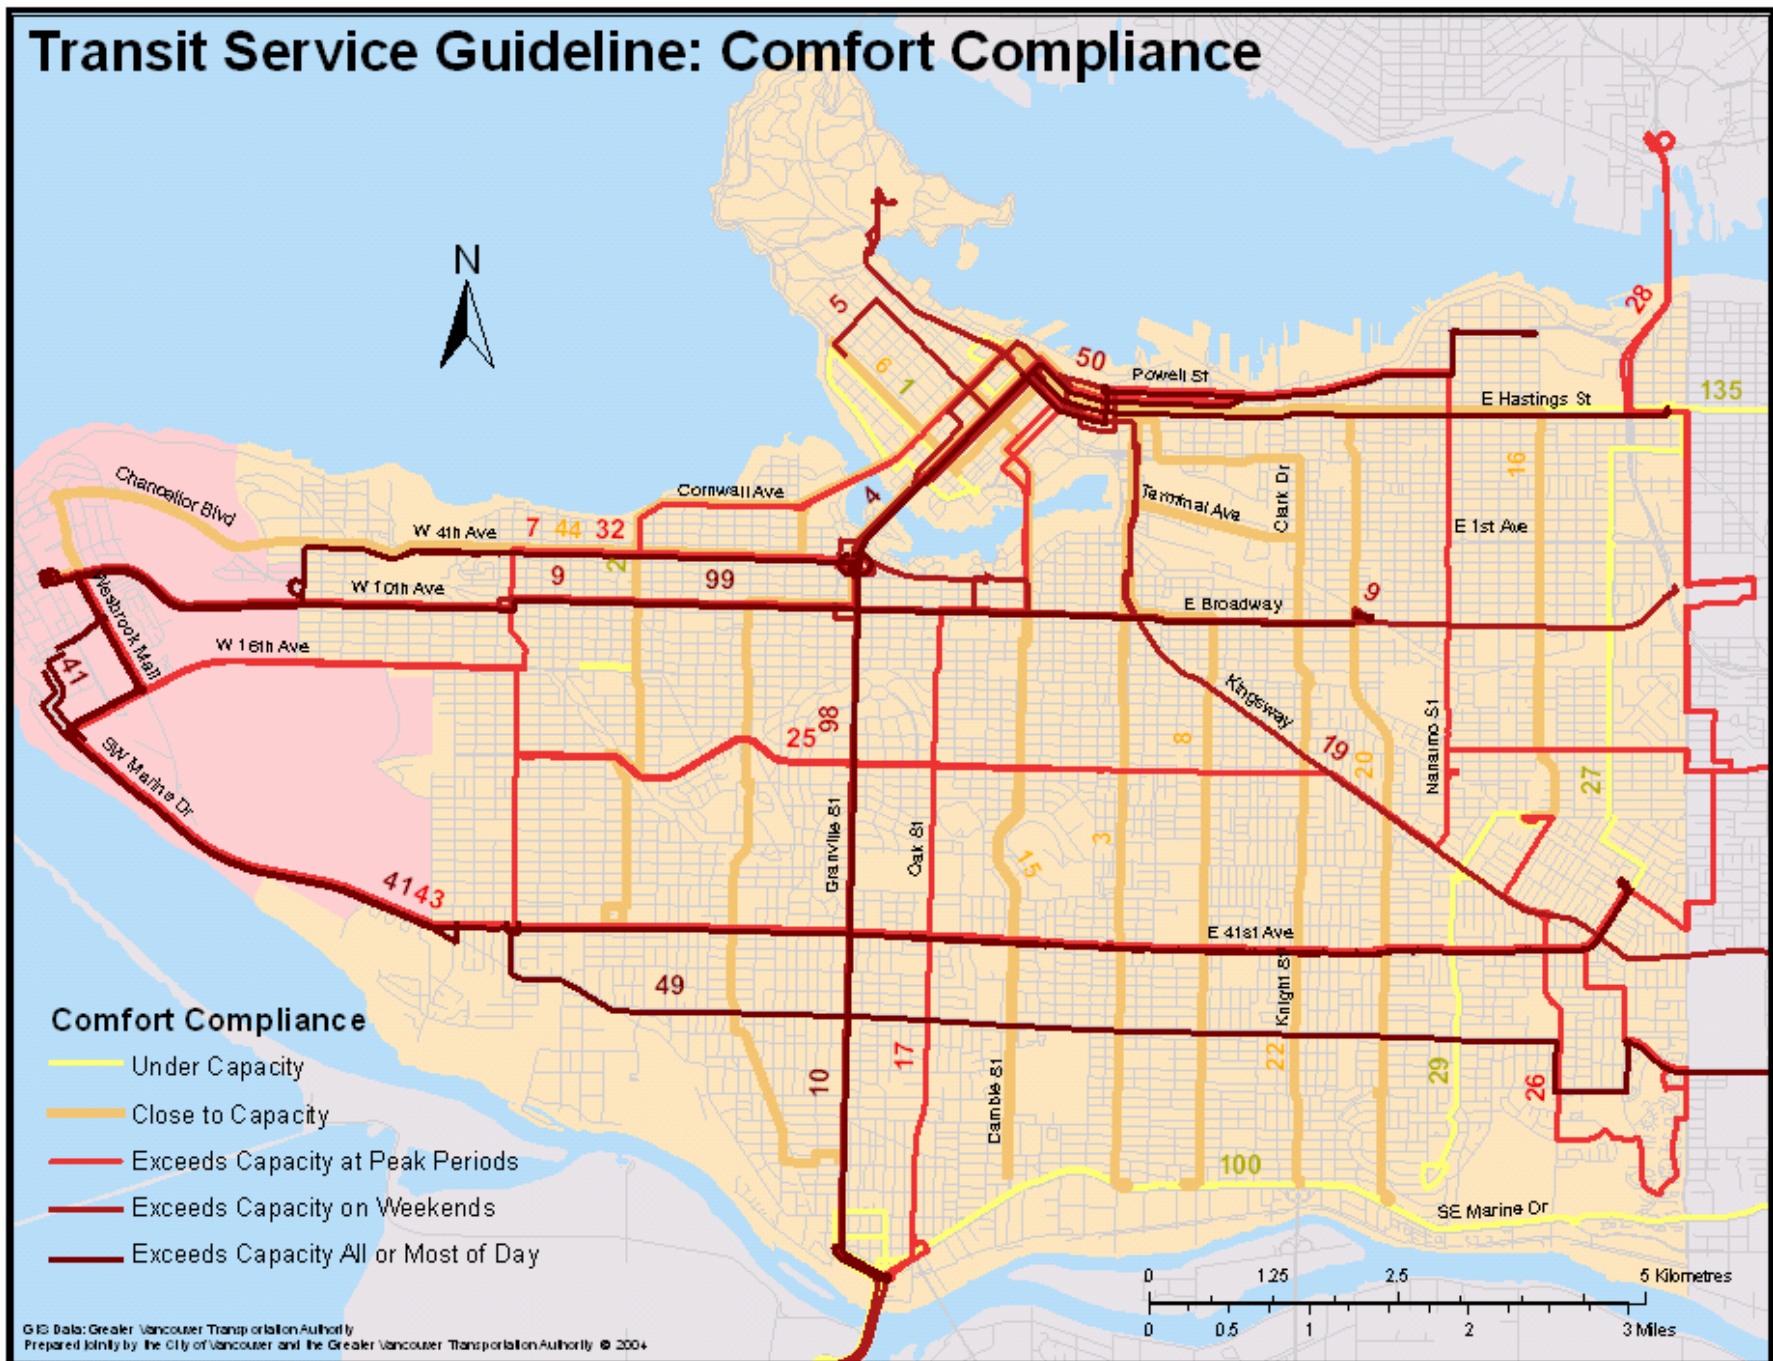

# Transit Service Coverage Areas Outside Of 450m To Bus Stop

# Transit Service Guideline: Conveniency (Hours of Service) Compliance