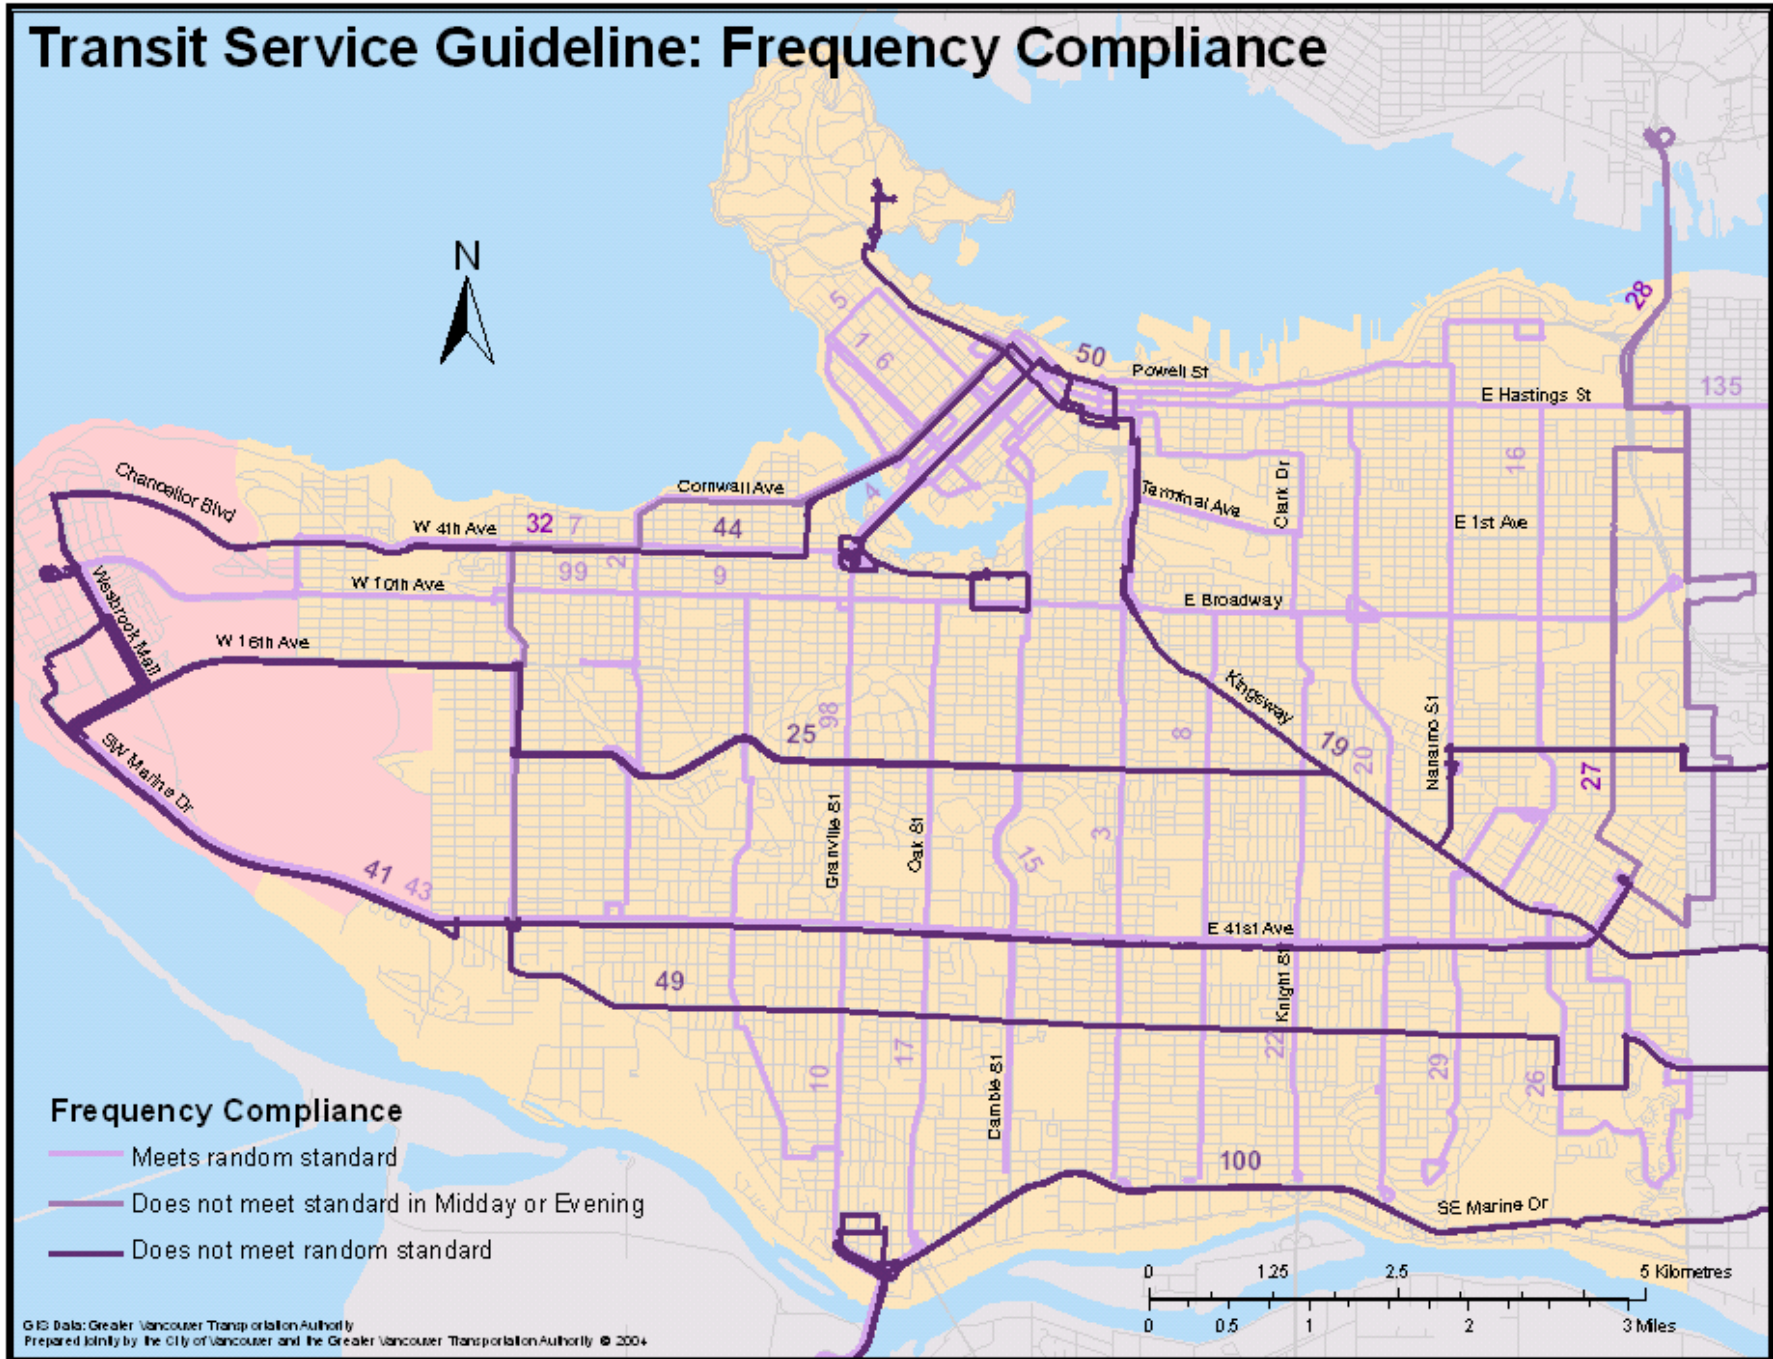

# Transit Service Coverage Areas Outside Of 450m To Bus Stop

# Transit Service Guideline: Conveniency (Hours of Service) Compliance