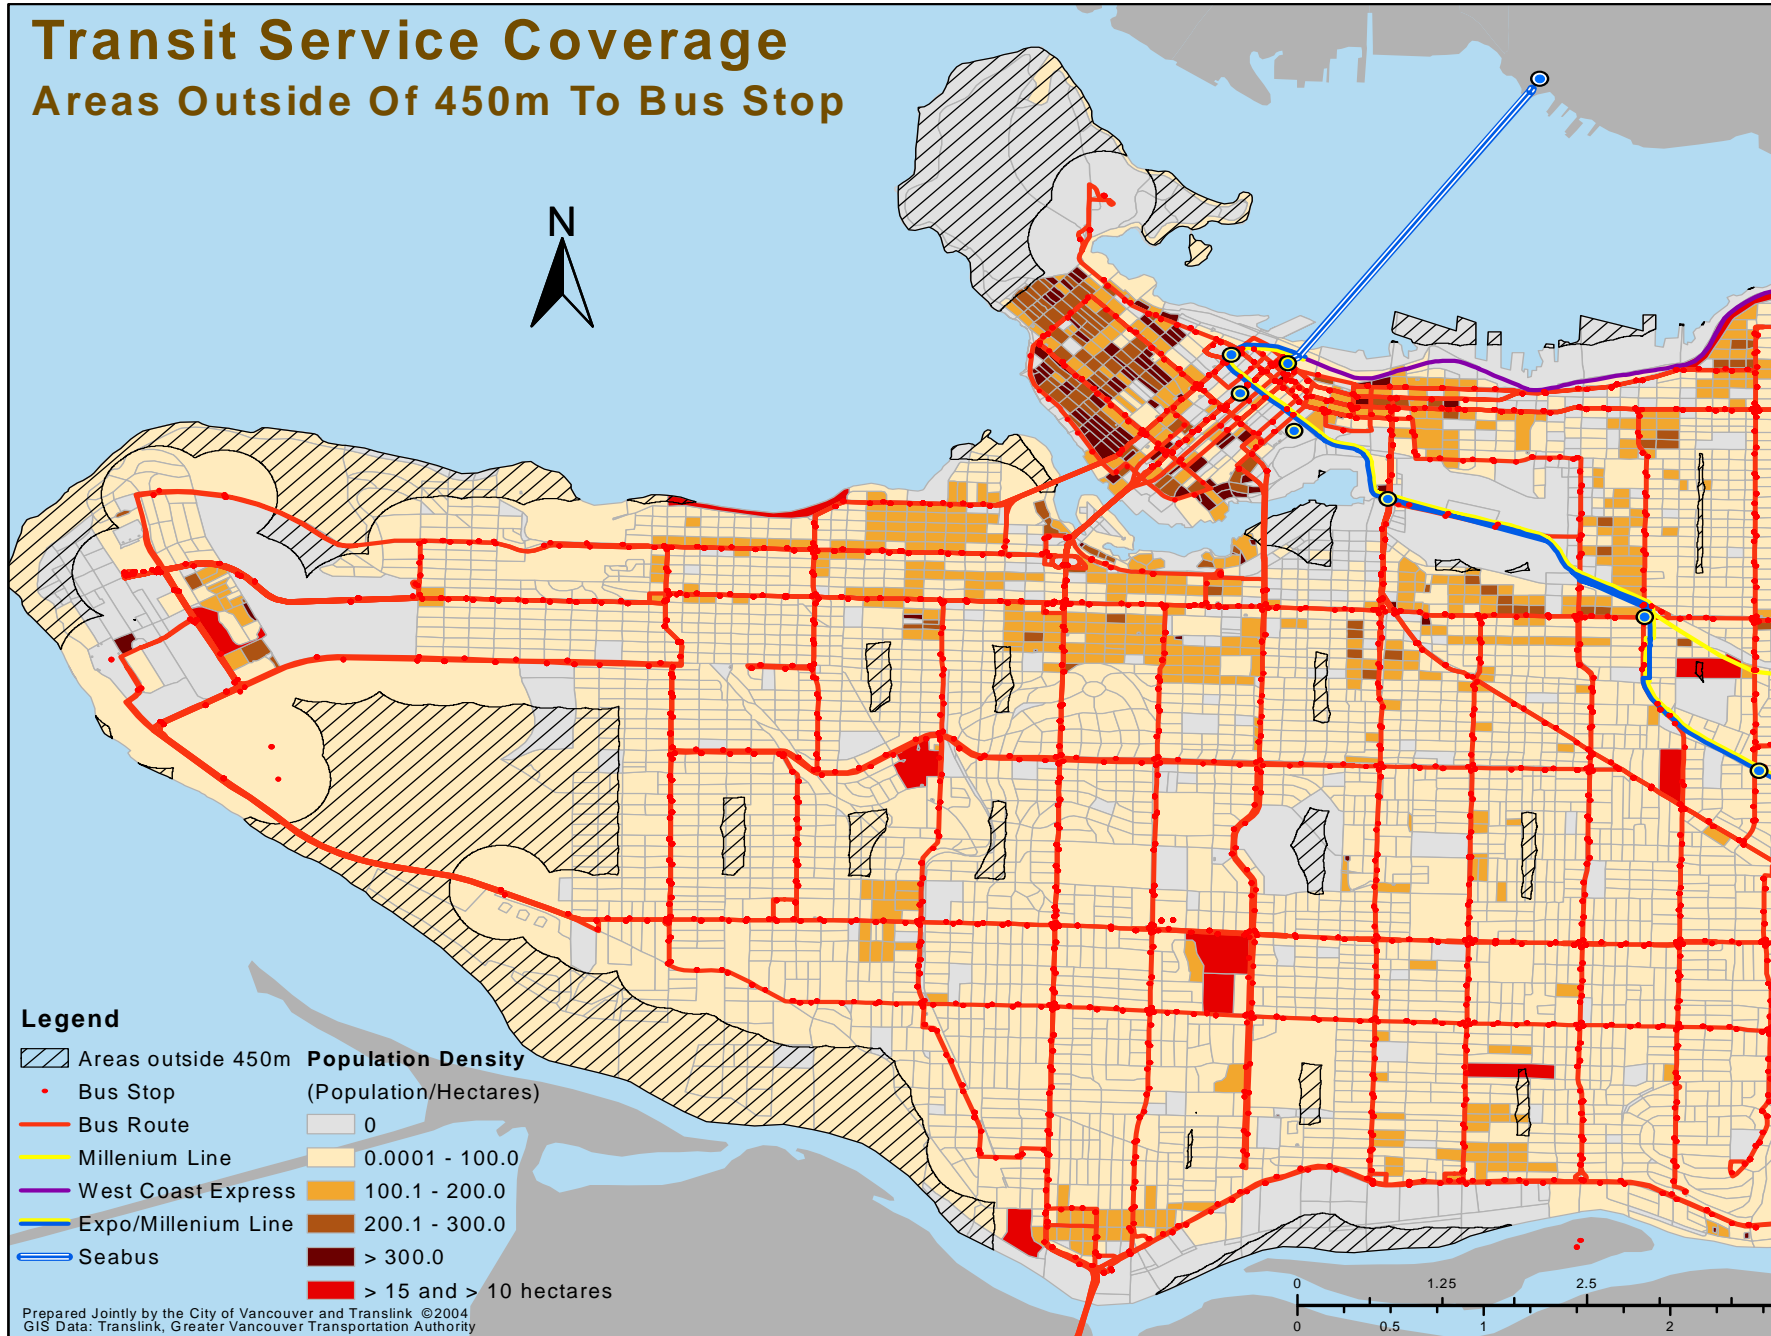

# Transit Service Coverage Areas Outside Of 450m To Bus Stop

# Transit Service Guideline: Conveniency (Hours of Service) Compliance