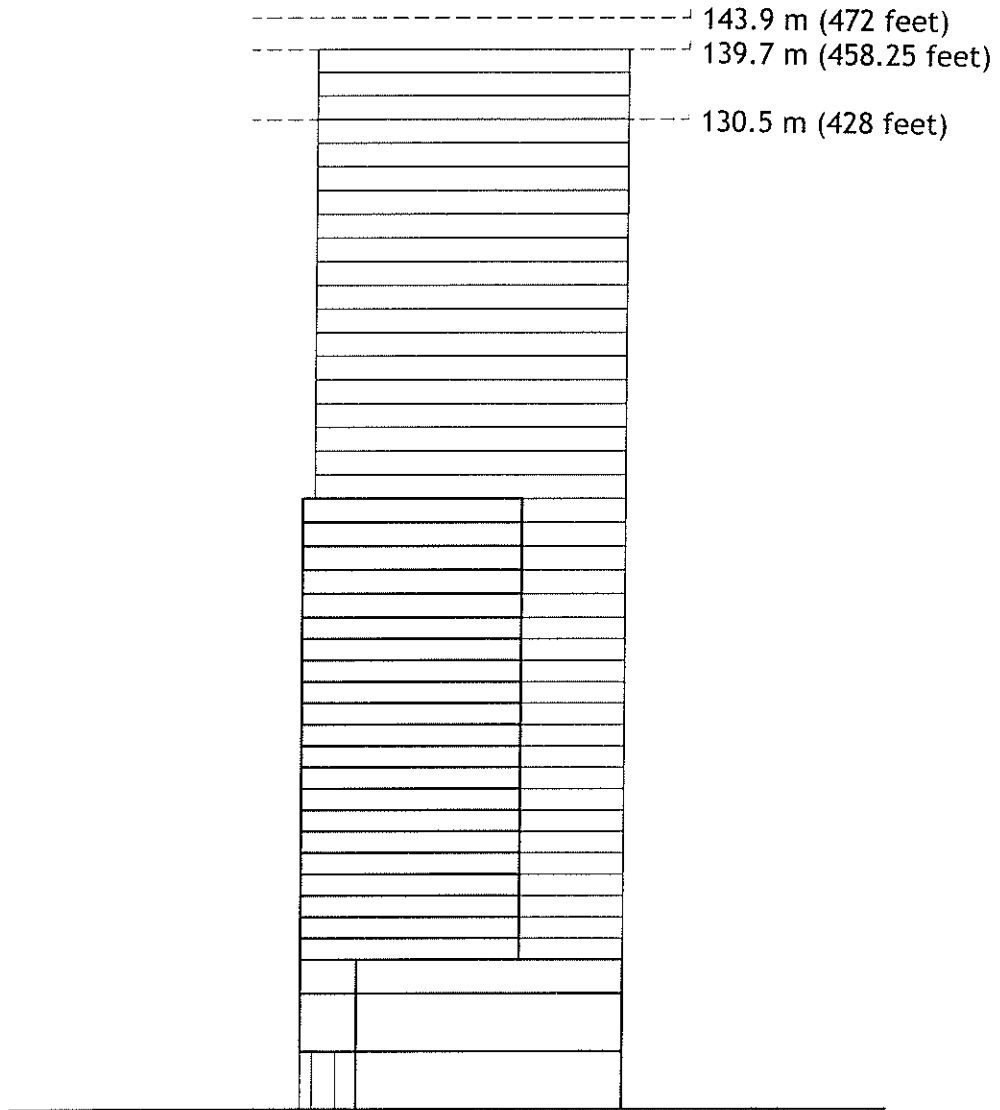

SOUTH/ CORDOVA ST. ELEVATION

November 30, 2004

Burrard Landing Hotel 1:1000

JAMES KM CHENG | ARCHITECTS

WEST ELEVATION

November 30, 2004

Burrard Landing Hotel 1:1000

JAMES KM CHENG | ARCHITECTS