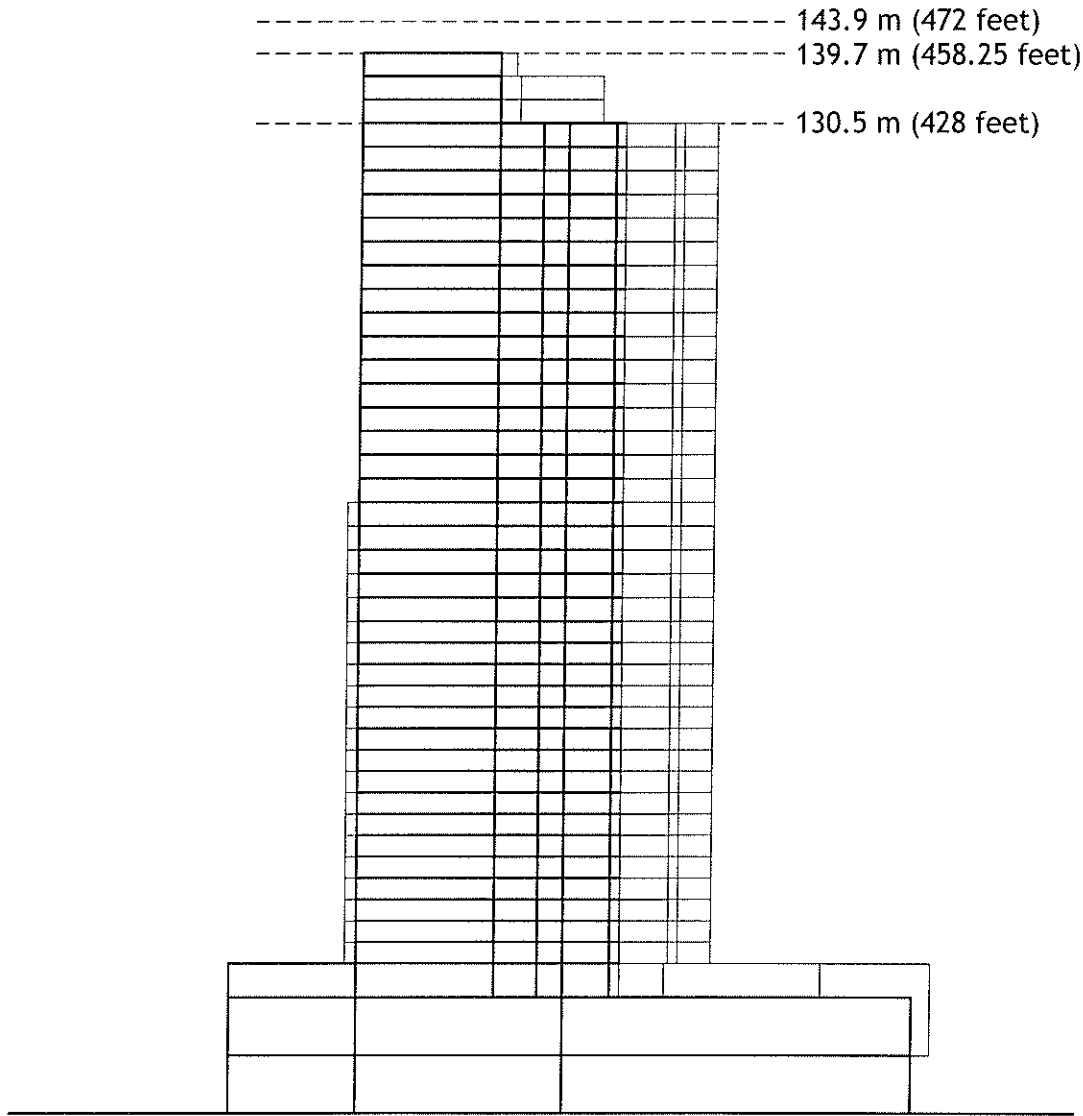

SOUTH/ CORDOVA ST. ELEVATION

November 30, 2004

Burrard Landing Hotel 1:1000

JAMES KM CHENG | ARCHITECTS

WEST ELEVATION

November 30, 2004

Burrard Landing Hotel 1:1000

JAMES KM CHENG | ARCHITECTS