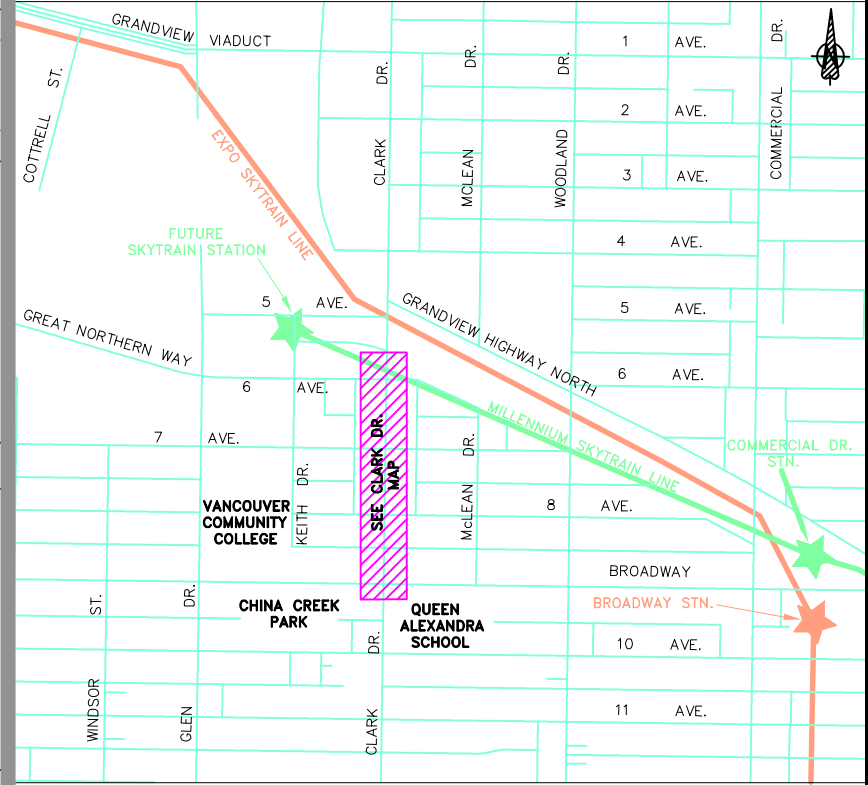

# CLARK DR. MAP

SCALE 1:1000

# LOCATION MAP

## Legend

- Proposed Curb ———
- Existing Curb ———
- Existing Curb Removed - - - - -
- Proposed Median
- Proposed Left Turn Bay
- Proposed Tree
- Existing Tree