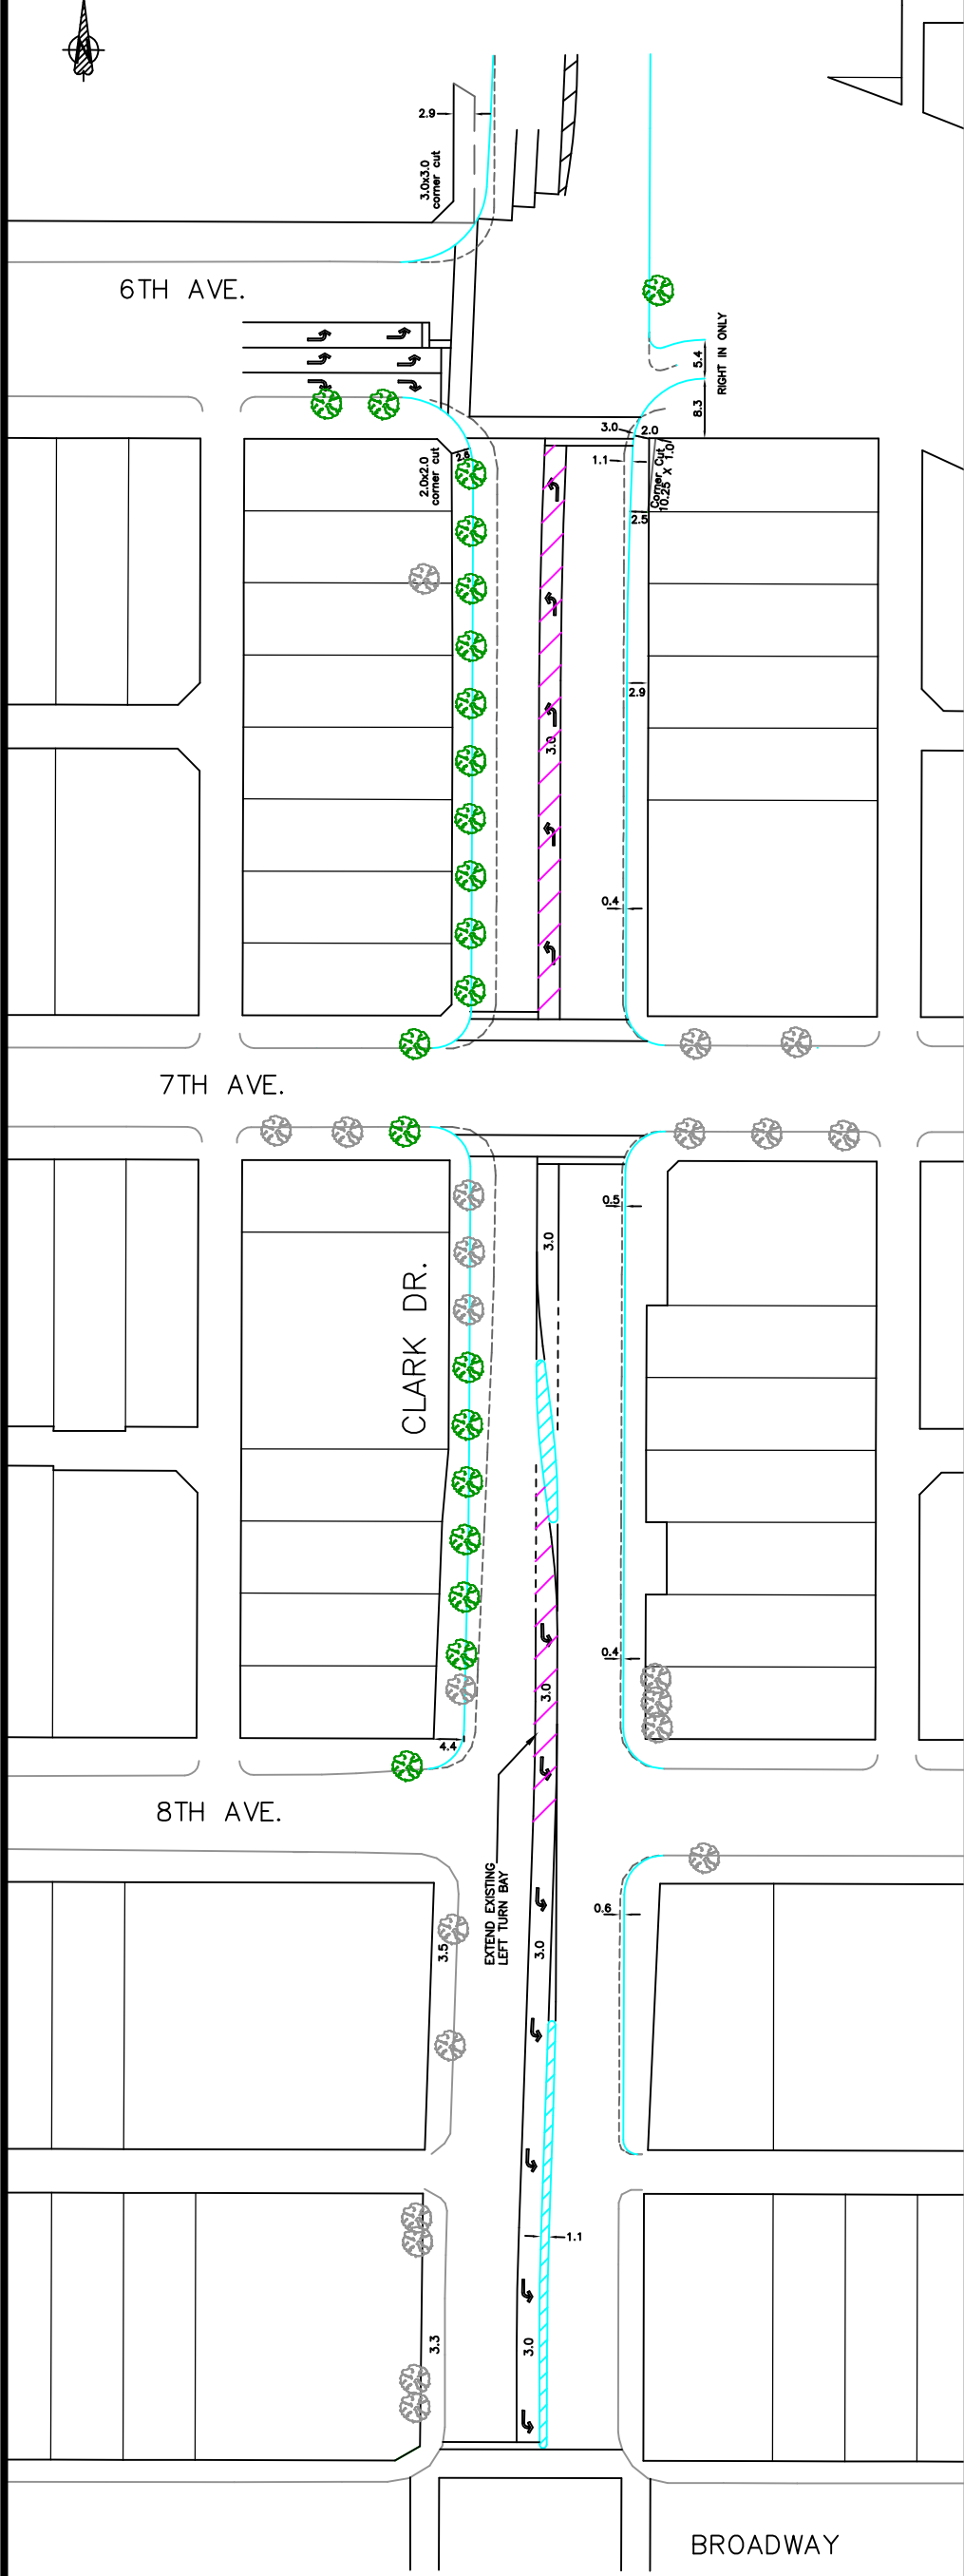

# CLARK DR. MAP

SCALE 1:1000

# LOCATION MAP

## Legend

- Proposed Curb ———
- Existing Curb ———
- Existing Curb Removed - - - - -
- Proposed Median
- Proposed Left Turn Bay
- Proposed Tree
- Existing Tree