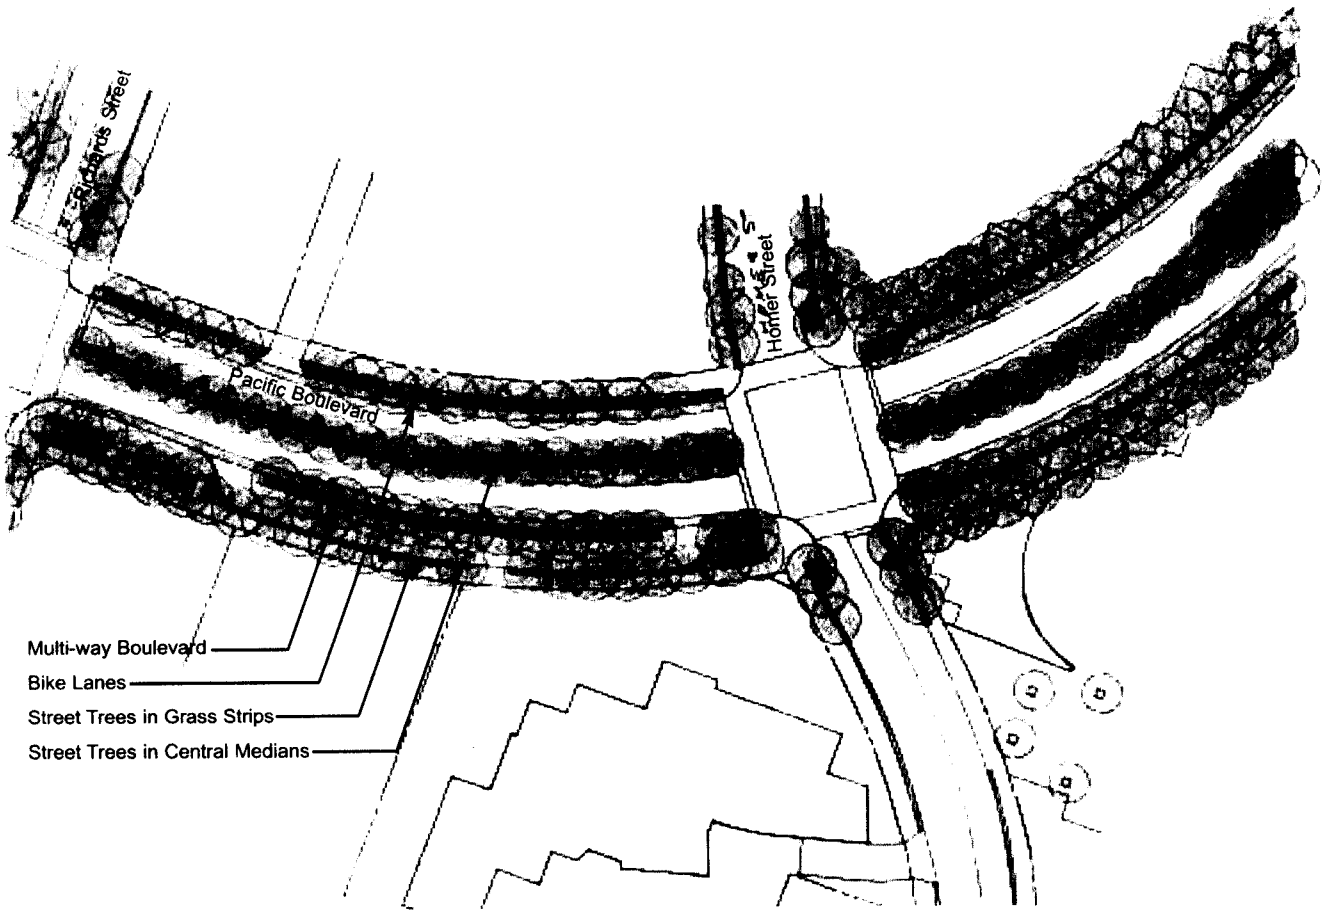

BEACH NEIGHBOURHOOD GEOMETRIC

Preliminary Plan - Beach Neighbourhood

Preliminary Plan - Beach Neighbourhood

CROSS-SECTION A LOOKING WEST ON PACIFIC BOULEVARD 1/4"=1' PRELIMINARY PLAN JUNE 30, 2002 MJC

ELEVATION

6 m

PLAN VIEW PACIFIC BOULEVARD & RICHARDS STREET 1/8"=1' PRELIMINARY PLAN JUNE 28, 1902 M.T.D.