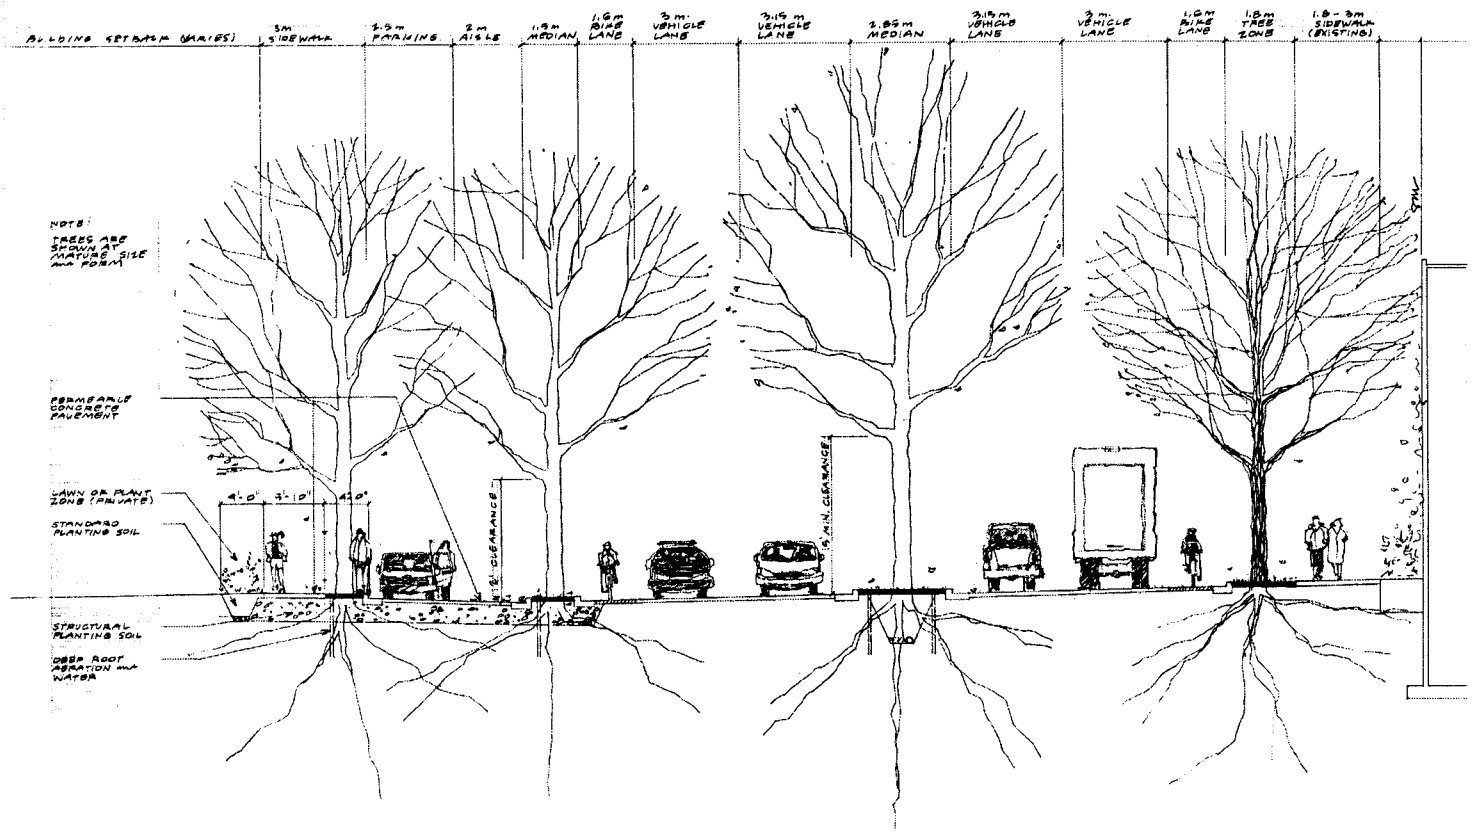

BEACH NEIGHBOURHOOD GEOMETRIC

Preliminary Plan - Beach Neighbourhood

Preliminary Plan - Beach Neighbourhood

CROSS-SECTION A LOOKING WEST ON PACIFIC BOULEVARD 1/4"=1' PRELIMINARY PLAN JUNE 30, 2002 MJC

ELEVATION

6 m

PLAN VIEW PACIFIC BOULEVARD & RICHARDS STREET 1/8"=1' PRELIMINARY PLAN JUNE 28, 1902 M.T.D.