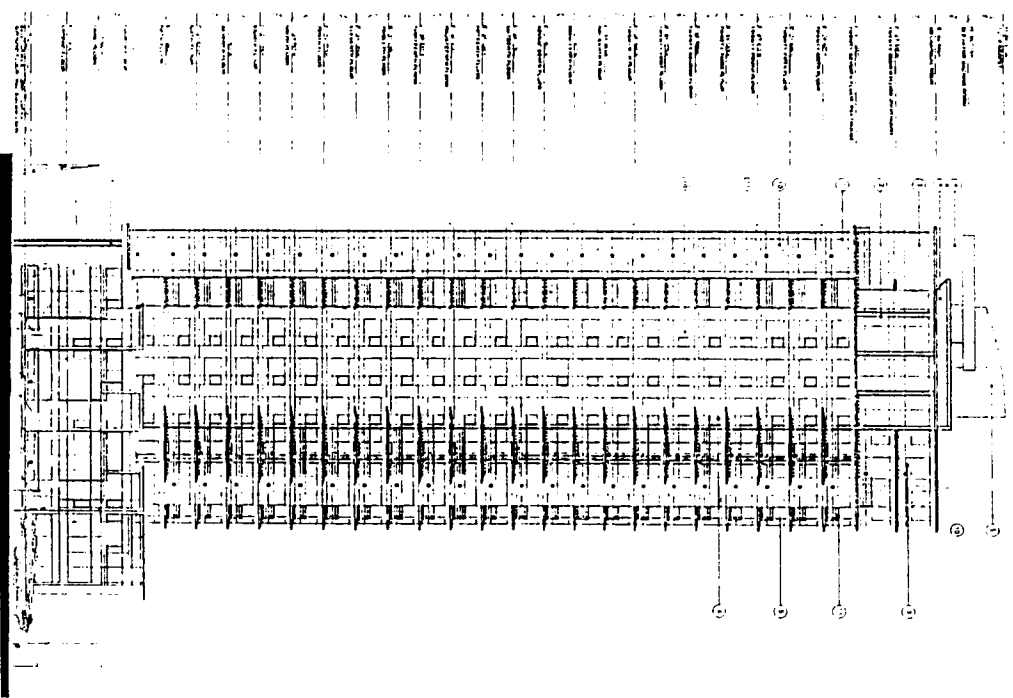

PHOTOGRAPHED FROM THE EAST SIDE OF THE BUILDING

West Elevation
S. 1/4 Sec. 27N