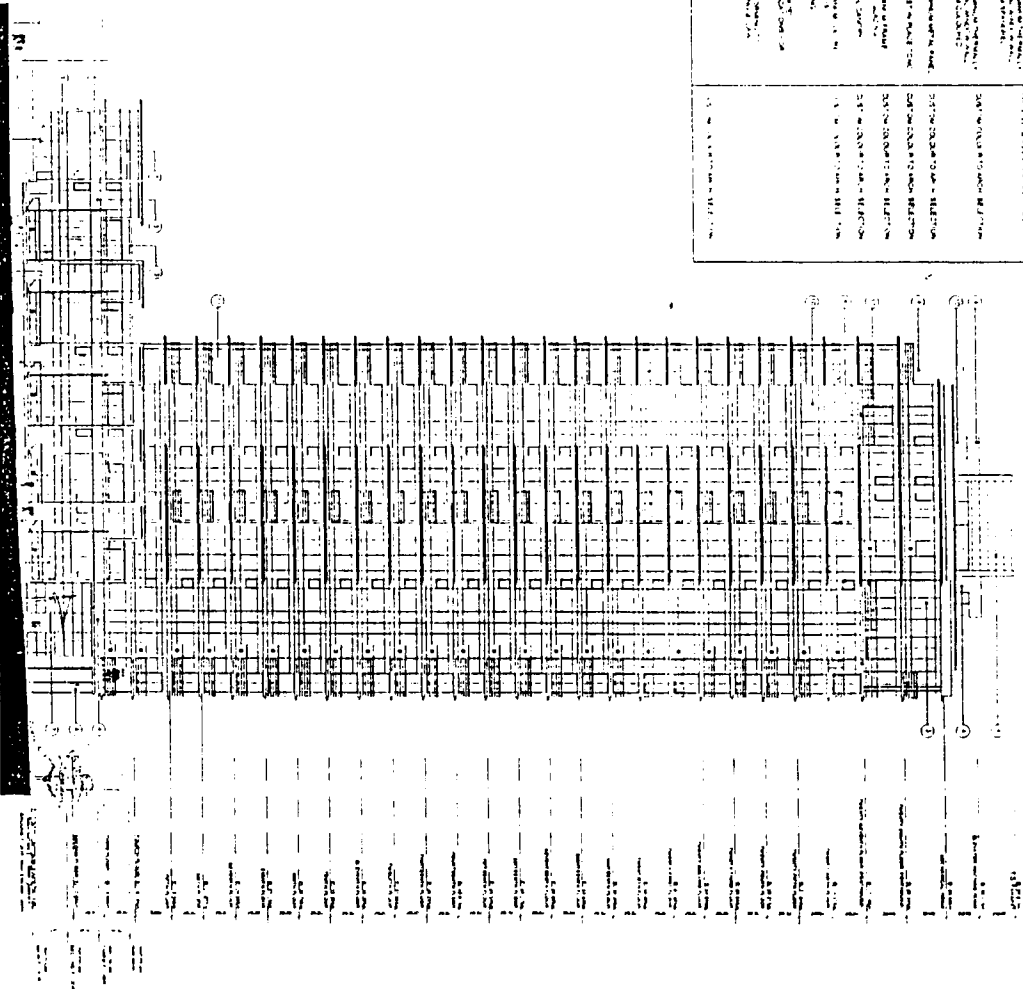

South Elevation
Scale: 1/8" = 1'-0"

REWITT ASSOCIATES ARCHITECTS INC.

2201 1120 HAMILTON STREET

VANCOUVER, B.C. CANADA V6K 2K7

PHON: (604) 683-1440