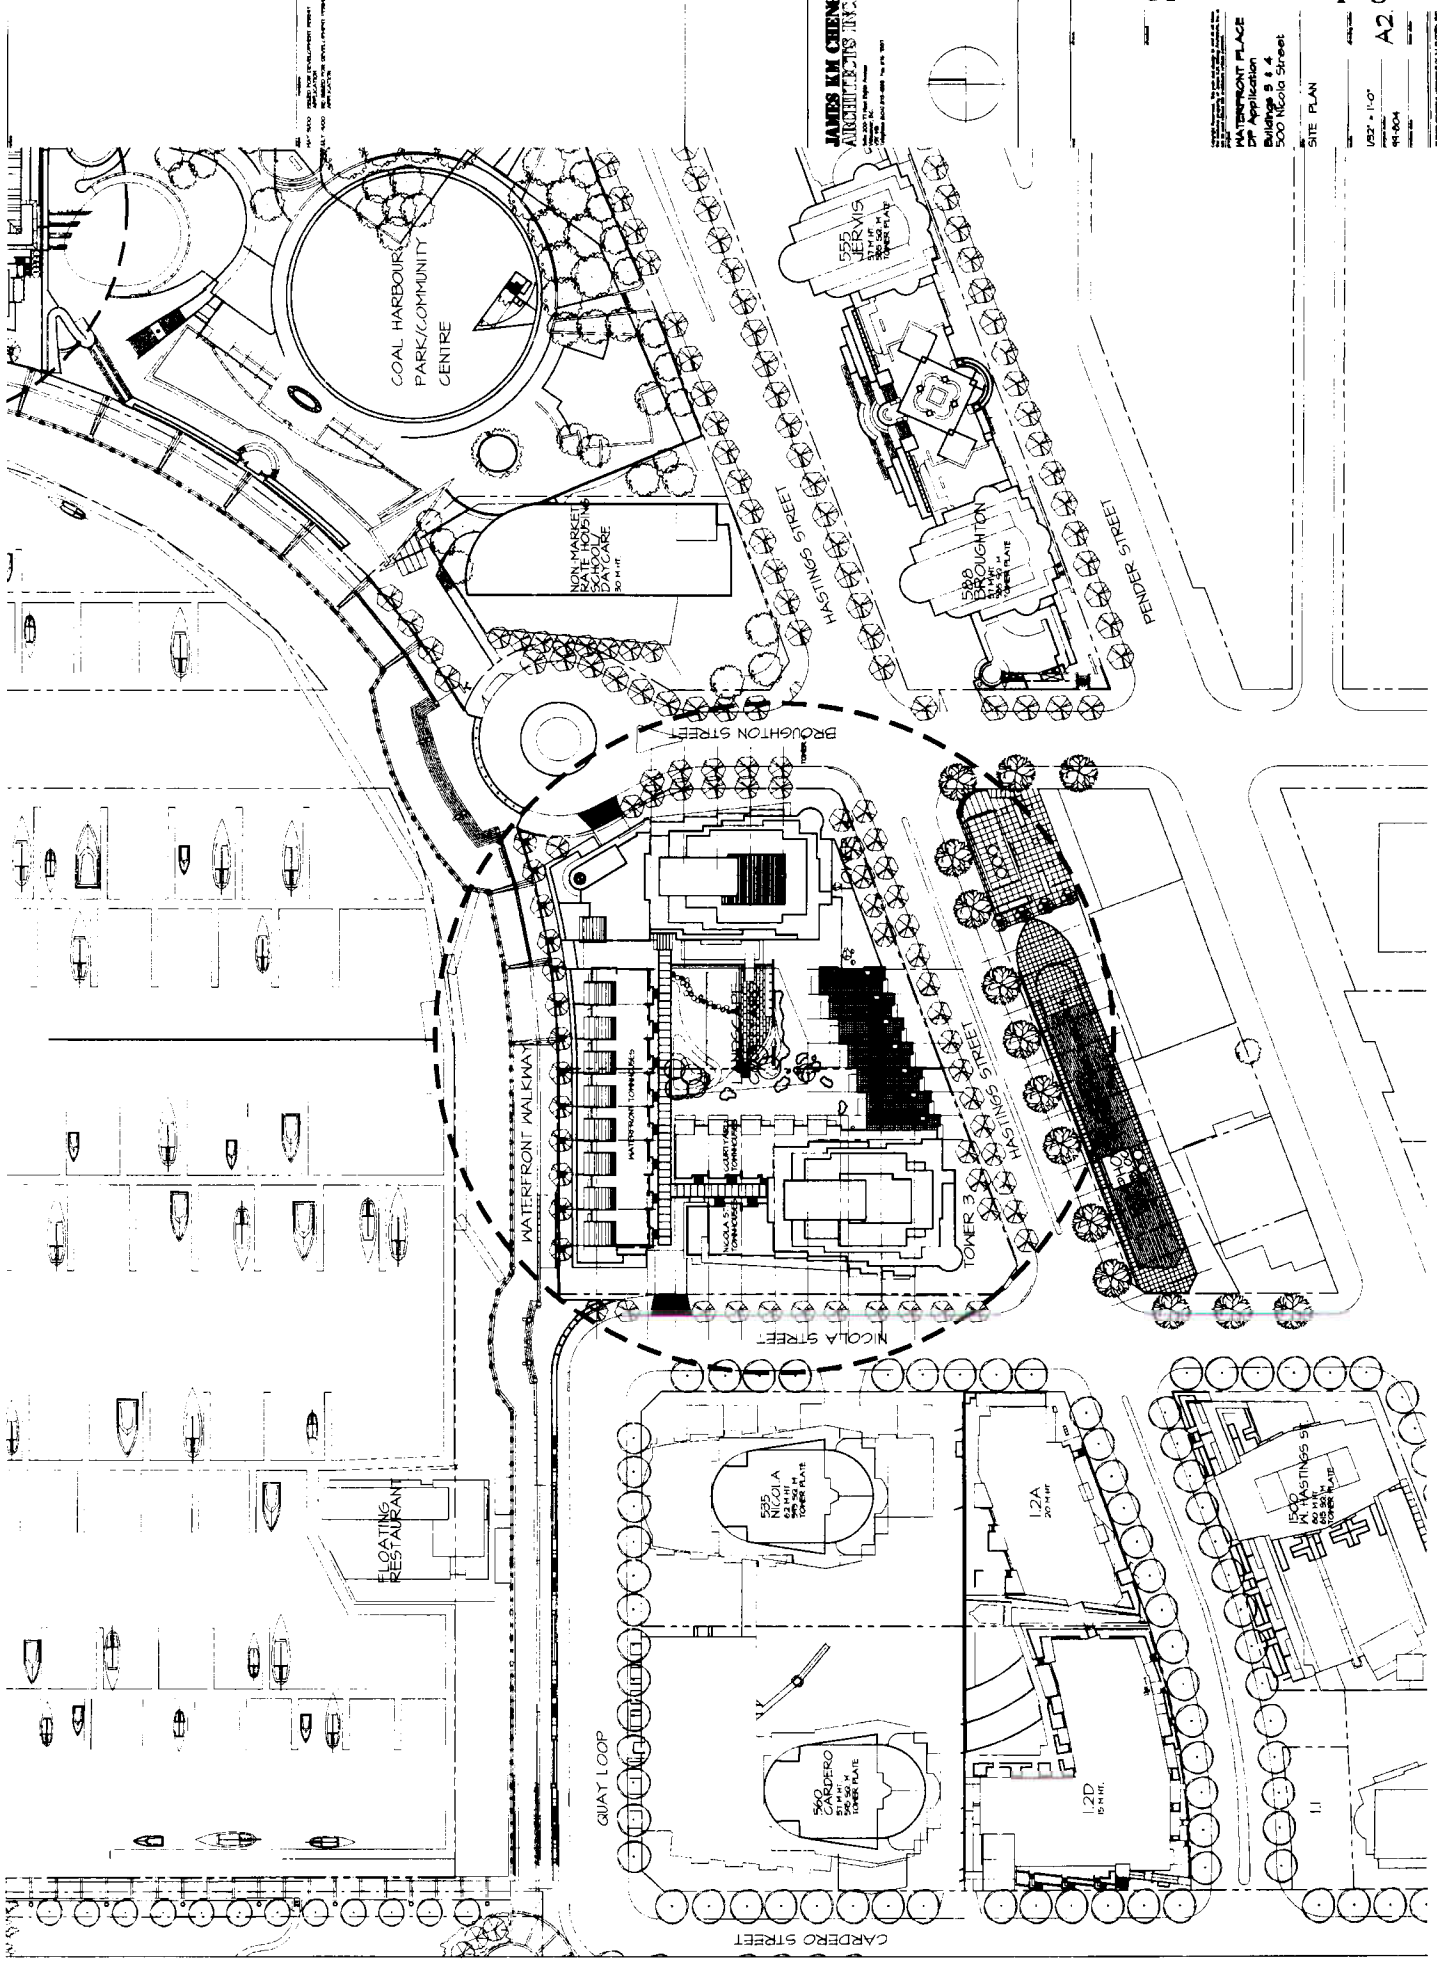

TRIMOUNT PLACE
City Application
Buildings 5 & 4
500 Nicola Street
SITE PLAN

DATE: 11/07
DRAWN: 09/004
A2